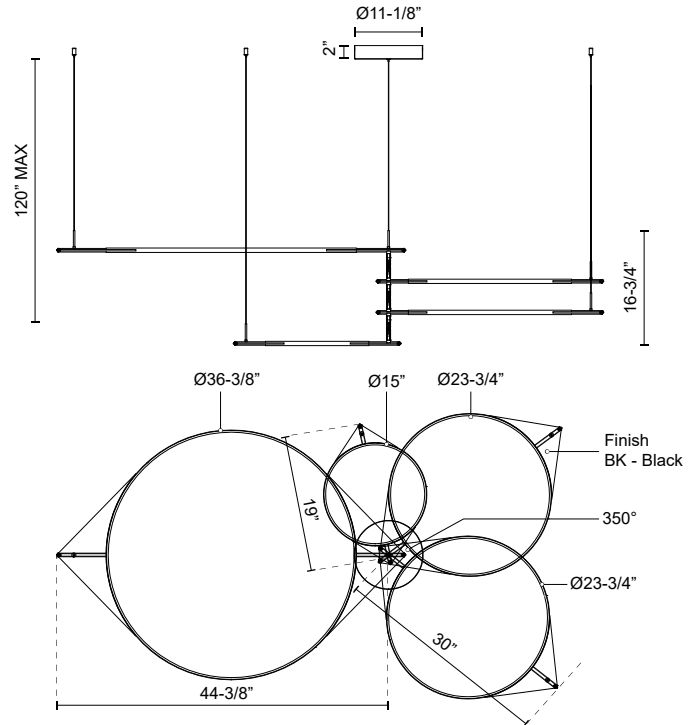

SERIF MP84483

PENDANTS

PROJECT

DESCRIPTION

The Serif Collection features clean, angular geometrics colliding in harmony. Minimal yet impactful, the rings of light seem to float organically in air. Each piece of the Serif Collection is adjustable to fit your style, from minimal and clean uniform rings, to free-form. This versatility makes it the perfect mixture of both two- and three-dimensional art depending on the ring formations you create.

SPECIFICATION DETAILS

* For custom options, consult factory for details.

| | |
|-----------------------------|---|
| Fixture Dimensions | L74-3/8" x W36-3/8" x H16-3/4" |
| Light Source | LED with DC Driver |
| Wattage | 90W |
| Total Lumens | 7820lm |
| Delivered Lumens | BK-4625lm* |
| Voltage | 120V |
| Color Temperature | 3000K |
| CRI (Ra) | 90CRI |
| Optional Color Temps | 2700K - 5000K Available, Minimum Order Quantities Apply |
| LED Rated Life | 50,000 hours |
| Dimming | 100% - 10%, TRIAC or ELV Dimmer (Not Included) |
| Diffuser Details | Frosted Silicone Diffuser |
| Adjustable | Yes |
| Wire Length | 120" Max |
| Wire Type | Black Coaxial Wire |
| Minimum Hang Height | 20" |
| Warranty | 5 Years |
| Canopy Dimensions | D11-1/8" x H2" |
| Finish Option(s) | Black |