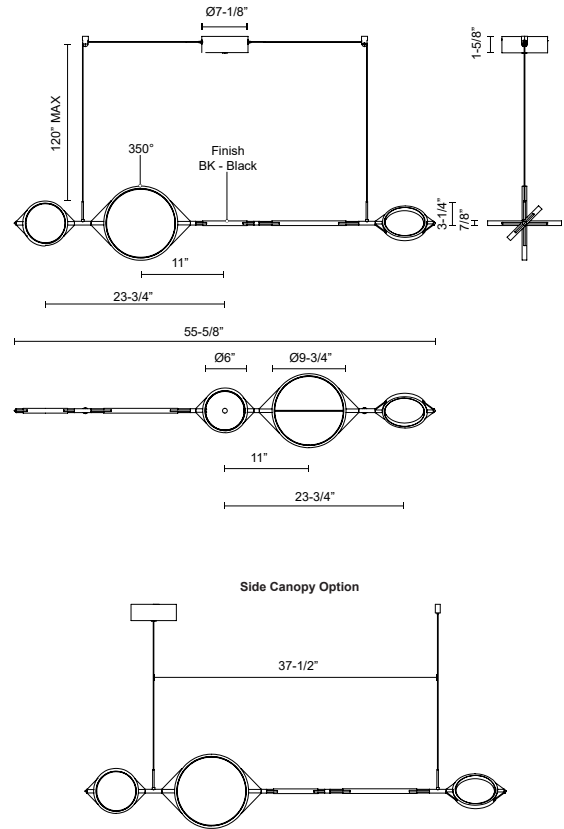

SERIF
LP84457
PENDANTS

PROJECT

DESCRIPTION

The Serif Collection features clean, angular geometrics colliding in harmony. Minimal yet impactful, the rings of light seem to float organically in air. Each piece of the Serif Collection is adjustable to fit your style, from minimal and clean uniform rings, to free-form. This versatility makes it the perfect mixture of both two- and three-dimensional art depending on the ring formations you create.

SPECIFICATION DETAILS

* For custom options, consult factory for details.

Fixture Dimensions	L55-5/8" x W9-3/4" x H3-1/4"
Light Source	LED with DC Driver
Wattage	35W
Total Lumens	2975lm
Delivered Lumens	BK-2035lm*
Voltage	120V
Color Temperature	3000K
CRI (Ra)	90CRI
Optional Color Temps	2700K - 5000K Available, Minimum Order Quantities Apply
LED Rated Life	50,000 hours
Dimming	100% - 10%, TRIAC or ELV Dimmer (Not Included)
Diffuser Details	Frosted Silicone Diffuser
Adjustable	Yes
Wire Length	120" Max
Wire Type	Black Coaxial Wire
Minimum Hang Height	8"
Warranty	5 Years
Canopy Dimensions	D7-1/8" x H1-5/8"
Finish Option(s)	Black