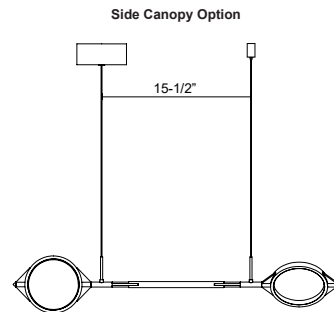

SPECIFICATION DETAILS

* For custom options, consult factory for details.

Fixture Dimensions	L33-3/4" x W9-3/4" x H3-1/4"
Light Source	LED with DC Driver
Wattage	23W
Total Lumens	1785lm
Delivered Lumens	BK-1190lm
Voltage	120V
Color Temperature	3000K
CRI (Ra)	90CRI
Optional Color Temps	2700K - 5000K Available, Minimum Order Quantities Apply
LED Rated Life	50,000 hours
Dimming	100% - 10%, TRIAC or ELV Dimmer (Not Included)
Diffuser Details	Frosted Silicone Diffuser
Adjustable	Yes
Wire Length	120" Max
Wire Type	Black Coaxial Wire
Minimum Hang Height	8"
Location	
Warranty	5 Years
Canopy Dimensions	D6" x H1-5/8"
Finish Option(s)	Black