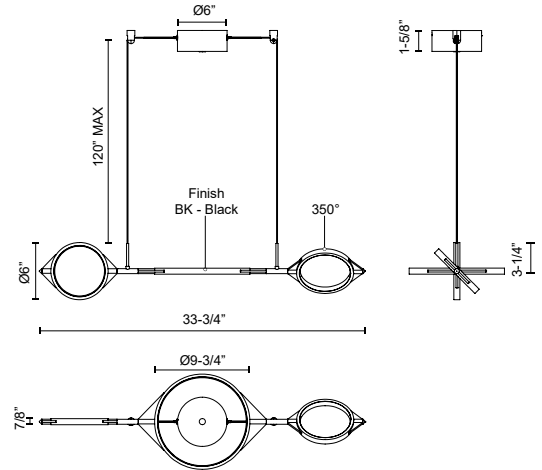

**SERIF
LP84434
PENDANTS**

PROJECT

DESCRIPTION

The Serif Collection features clean, angular geometrics colliding in harmony. Minimal yet impactful, the rings of light seem to float organically in air. Each piece of the Serif Collection is adjustable to fit your style, from minimal and clean uniform rings, to free-form. This versatility makes it the perfect mixture of both two- and three-dimensional art depending on the ring formations you create.

SPECIFICATION DETAILS

* For custom options, consult factory for details.

Fixture Dimensions	L33-3/4" x W9-3/4" x H3-1/4"
Light Source	LED with DC Driver
Wattage	23W
Total Lumens	1785lm
Delivered Lumens	BK-1190lm
Voltage	120V
Color Temperature	3000K
CRI (Ra)	90CRI
Optional Color Temps	2700K - 5000K Available, Minimum Order Quantities Apply
LED Rated Life	50,000 hours
Dimming	100% - 10%, TRIAC or ELV Dimmer (Not Included)
Diffuser Details	Frosted Silicone Diffuser
Adjustable	Yes
Wire Length	120" Max
Wire Type	Black Coaxial Wire
Minimum Hang Height	8"
Location	
Warranty	5 Years
Canopy Dimensions	D6" x H1-5/8"
Finish Option(s)	Black