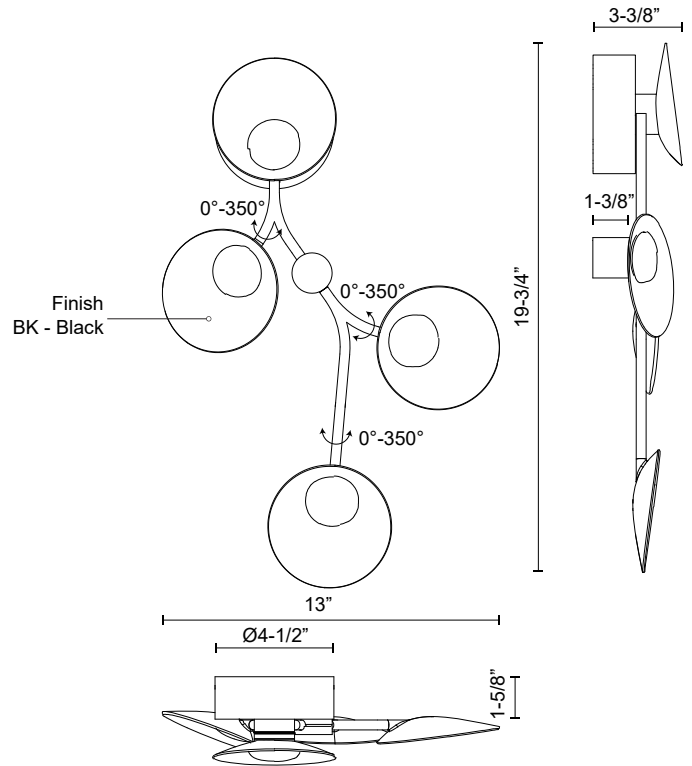

ROTAIRE WS90120

WALL

PROJECT

SPECIFICATION DETAILS

* For custom options, consult factory for details.

Fixture Dimensions	W13" x H19-3/4" x E3-3/8"
Light Source	LED with DC Driver
Wattage	20W
Total Lumens	1700lm
Delivered Lumens	1530lm*
Voltage	120V
Color Temperature	3000K
CRI (Ra)	90CRI
Optional Color Temps	2700K - 5000K Available, Minimum Order Quantities Apply
LED Rated Life	50,000 hours
Dimming	100% - 10%, TRIAC or ELV Dimmer (Not Included)
Diffuser Details	Frosted Acrylic
Shade Details	Cast Aluminum Shade
Location	Dry
Mounting Style	All Orientation; Wall;
Warranty	5 Years
ADA Compliant	Yes
Canopy Dimensions	D4-1/2" x E1-5/8"

DESCRIPTION

Influenced by natural forms of flora, the Rotaire collection is a culmination of minimalist sensibilities and natural inspirations. Designed to mimic the form and flow of flowers and vines, the strong stems of this collection create the perfect frame for the illumination from each "leaf". The Rotaire is sure to bloom in both small and large spaces alike.

KUZCO

19054 28TH AVENUE
SURREY - BC V3Z 6M3
CANADA

WWW.KUZCOLIGHTING.COM

COMMENT