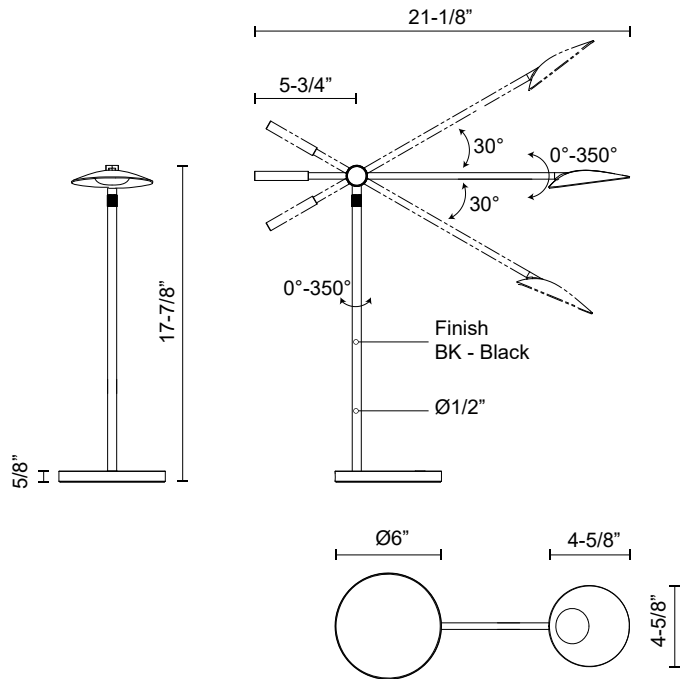

ROTAIRE TL90118

LAMPS

PROJECT

DESCRIPTION

Influenced by natural forms of flora, the Rotaire collection is a culmination of minimalist sensibilities and natural inspirations. Designed to mimic the form and flow of flowers and vines, the strong stems of this collection create the perfect frame for the illumination from each "leaf". The Rotaire is sure to bloom in both small and large spaces alike. Available with both cordless charger and USB charging port.

TL90118-BK
Black

SPECIFICATION DETAILS

* For custom options, consult factory for details.

Fixture Dimensions	L21-1/8" x W6" x H17-7/8"
Light Source	LED with DC Driver
Wattage	8W
Total Lumens	680lm
Delivered Lumens	460lm*
Voltage	120V
Color Temperature	3000K
CRI (Ra)	90CRI
Optional Color Temps	2700K - 5000K Available, Minimum Order Quantities Apply
LED Rated Life	50,000 hours
Dimming	100% - 10%, Touch dimmer
Diffuser Details	Frosted Acrylic
Shade Details	Cast Aluminum Shade
Location	Dry
Warranty	5 Years