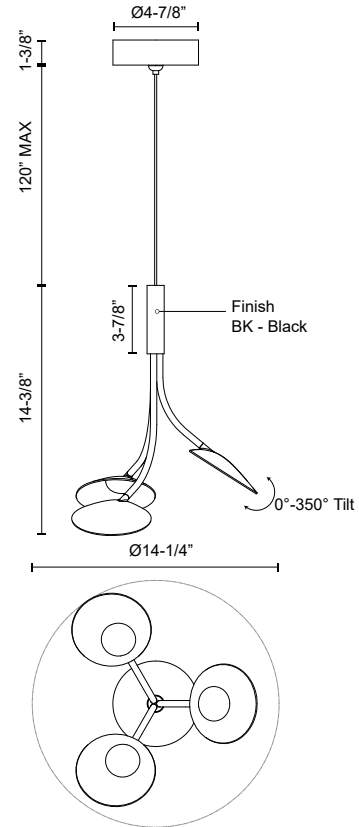

ROTAIRE
PD90115
PENDANTS

PROJECT

SPECIFICATION DETAILS

* For custom options, consult factory for details.

Fixture Dimensions	D14-1/4" x H14-3/8"
Light Source	LED with DC Driver
Wattage	21W
Total Lumens	1785lm
Delivered Lumens	1380lm*
Voltage	120V
Color Temperature	3000K
CRI (Ra)	90CRI
Optional Color Temps	2700K - 5000K Available, Minimum Order Quantities Apply
LED Rated Life	50,000 hours
Dimming	100% - 10%, TRIAC or ELV Dimmer (Not Included)
Diffuser Details	Frosted Acrylic
Shade Details	Cast Aluminum Shade
Adjustable	Yes
Wire Length	120" Max
Wire Type	Black Coaxial Wire
Minimum Hang Height	18"
Location	Dry
Warranty	5 Years
Canopy Dimensions	D4-7/8" x H1-3/8"

DESCRIPTION

Influenced by natural forms of flora, the Rotaire collection is a culmination of minimalist sensibilities and natural inspirations. Designed to mimic the form and flow of flowers and vines, the strong stems of this collection create the perfect frame for the illumination from each "leaf". The Rotaire is sure to bloom in both small and large spaces alike.

KUZCO

19054 28TH AVENUE
SURREY - BC V3Z 6M3
CANADA

WWW.KUZCOLIGHTING.COM

COMMENT