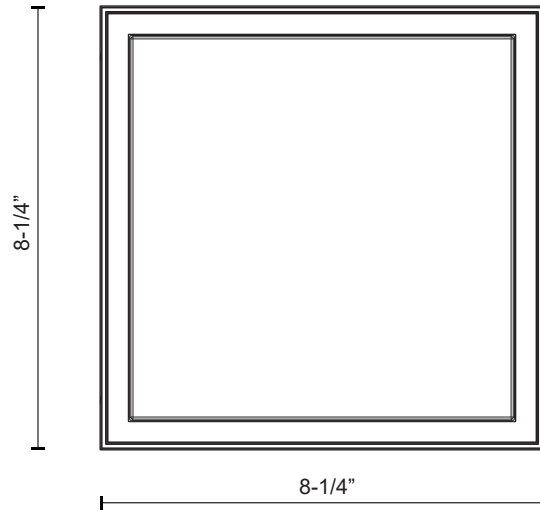

RIDGE EC34509

CEILING

PROJECT

DESCRIPTION

Rectilinear cast aluminum body and frame. Lightly textured powder-coat finish. Square opal polymeric diffuser. Outward emitting light. Rated for exterior use. Custom options available.

SPECIFICATION DETAILS

* For custom options, consult factory for details.

Fixture Dimensions	L8-1/4" x W8-1/4" x H1-1/2"
Light Source	AC LED Module
Wattage	35W
Total Lumens	2950lm
Delivered Lumens	BK-2218lm; GY-2253lm;
Voltage	120V
Color Temperature	3000K
CRI (Ra)	90CRI
Optional Color Temps	2700K - 5000K Available, Minimum Order Quantities Apply
LED Rated Life	50,000 hours
Dimming	100% - 10%, ELV Dimmer (Not Included)
Diffuser Details	White PC Diffuser
Location	Wet
Mounting Style	All Orientation; Ceiling and Wall;
Warranty	5 Years

Metal Finish
BK - Black
GY - Gray

KUZCO

19054 28TH AVENUE
SURREY - BC V3Z 6M3
CANADA

WWW.KUZCOLIGHTING.COM

COMMENT