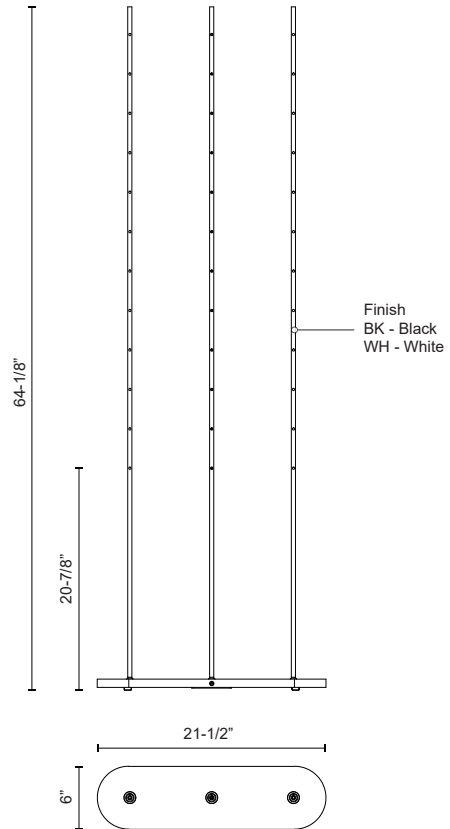

**REEDS
FL46948
LAMPS**

PROJECT

FL46948-BK
Black

FL46948-WH
White

SPECIFICATION DETAILS

* For custom options, consult factory for details.

Fixture Dimensions	L21-1/2" x W6" x H64-1/8"
Light Source	LED with DC Driver
Wattage	24W
Total Lumens	2040lm
Delivered Lumens	1700lm*
Voltage	120V
Color Temperature	3000K
CRI (Ra)	90CRI
Optional Color Temps	2700K - 5000K Available, Minimum Order Quantities Apply
LED Rated Life	50,000 hours
Dimming	100% - 10%, Touch dimmer
Location	Dry
Warranty	5 Years

DESCRIPTION

The Reeds floor piece features a single, or multiple elegantly minimal wands, casting a soft directional glow with minimal hardware. Each wand is effortlessly repositionable; a smooth swivel allows the light to be angled precisely, and to create dynamic lines within the fixture.