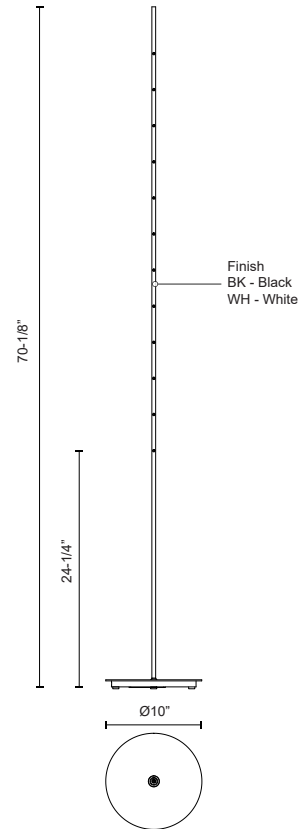

REEDS FL46748

LAMPS

PROJECT

DESCRIPTION

The Reeds floor piece features a single, or multiple elegantly minimal wands, casting a soft directional glow with minimal hardware. Each wand is effortlessly repositionable; a smooth swivel allows the light to be angled precisely, and to create dynamic lines within the fixture.

FL46748-WH
White

FL46748-BK
Black

SPECIFICATION DETAILS

* For custom options, consult factory for details.

Fixture Dimensions	D10" x H70-1/8"
Light Source	LED with DC Driver
Wattage	12W
Total Lumens	1015lm
Delivered Lumens	800lm*
Voltage	120V
Color Temperature	3000K
CRI (Ra)	90CRI
Optional Color Temps	2700K - 5000K Available, Minimum Order Quantities Apply
LED Rated Life	50,000 hours
Dimming	100% - 10%, Touch dimmer
Location	Dry
Warranty	5 Years