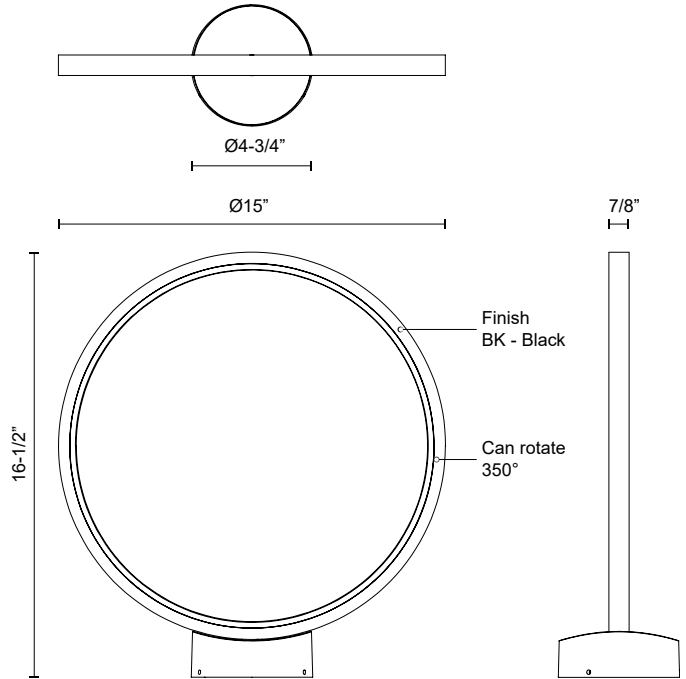

EG64816-BK
Black

SPECIFICATION DETAILS

* For custom options, consult factory for details.

Fixture Dimensions	L15" x W4-3/4" x H16-1/2"
Light Source	LED with Low Voltage Driver
Wattage	12W
Total Lumens	1015lm
Delivered Lumens	820lm*
Voltage	12V, with Outdoor Rated Low Voltage Transformer (Transformer supplied by others)
Color Temperature	3000K
CRI (Ra)	90CRI
Optional Color Temps	2700K - 5000K Available, Minimum Order Quantities Apply
LED Rated Life	50,000 hours
Diffuser Details	Frosted PC
Wire Length	24"
Location	Wet
Warranty	5 Years

DESCRIPTION

Circular frames of illumination hang or float on the ground in outdoor spaces like never before with this unique collection. Hang a few Parc Pendants or line a walkway with Parc fixtures outdoor for an instant statement look. Standard base for Hardscape mounting. Garden spike comes standard. Optional concrete pour anchor sold seperately.