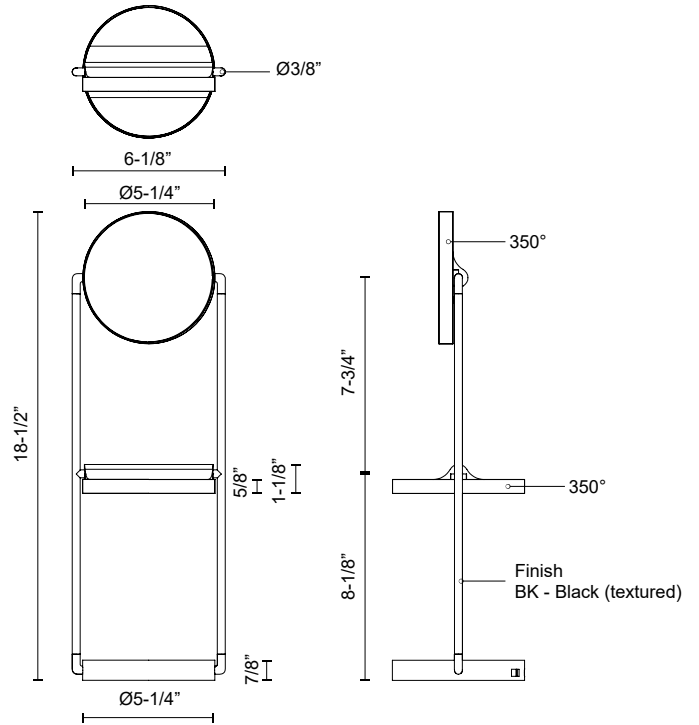

TL72218-BK
Black

SPECIFICATION DETAILS

* For custom options, consult factory for details.

Fixture Dimensions	L6-1/8" x W5-1/4" x H18-1/2"
Light Source	LED with DC Driver
Wattage	24W
Total Lumens	1270lm
Delivered Lumens	BK-1000lm
Voltage	120V
Color Temperature	3000K
CRI (Ra)	90CRI
Optional Color Temps	2700K - 5000K Available, Minimum Order Quantities Apply
LED Rated Life	50,000 hours
Dimming	100% - 10%, Touch dimmer
Diffuser Details	Frosted Acrylic Light Guide Panel
Location	Dry
Warranty	5 Years