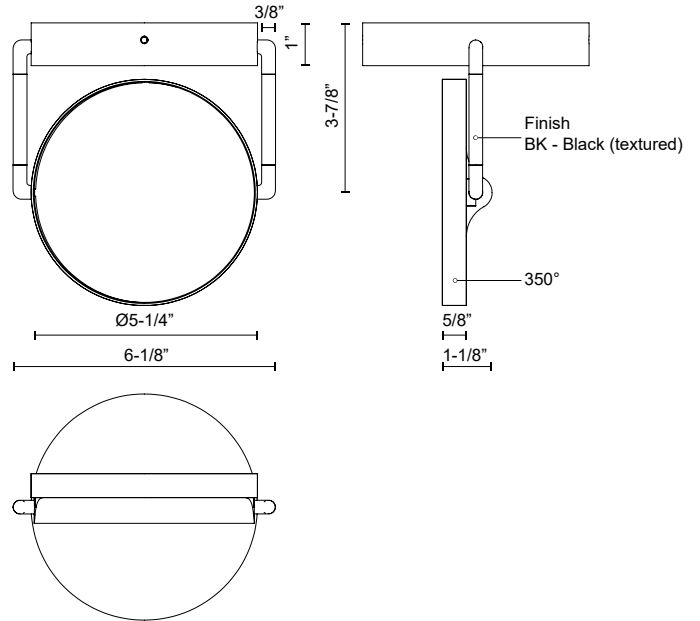

**NOVEL
SF72205
FLUSH MOUNT**

PROJECT

SF72205-BK
Black

SPECIFICATION DETAILS

* For custom options, consult factory for details.

Fixture Dimensions	L6-1/8" x W5-1/4" x H6-1/2"
Light Source	LED with DC Driver
Wattage	9W
Total Lumens	680lm
Delivered Lumens	BK-320lm*
Voltage	120V
Color Temperature	3000K
CRI (Ra)	90CRI
Optional Color Temps	2700K - 5000K Available, Minimum Order Quantities Apply
LED Rated Life	50,000 hours
Dimming	100% - 10%, TRIAC or ELV Dimmer (Not Included)
Diffuser Details	Frosted Acrylic Light Guide Panel
Location	Dry
Mounting Style	All Orientation; Ceiling and Wall;
Warranty	5 Years
Canopy Dimensions	D5-1/4" x H1"

DESCRIPTION

Pure geometry of the disks of illumination balancing on clean, thin lined structure is poetry in motion. Each disk of illumination can turn and twist to fit the needs and style of your space. The Novel Collection fits a large range of style and function with minimal elements.