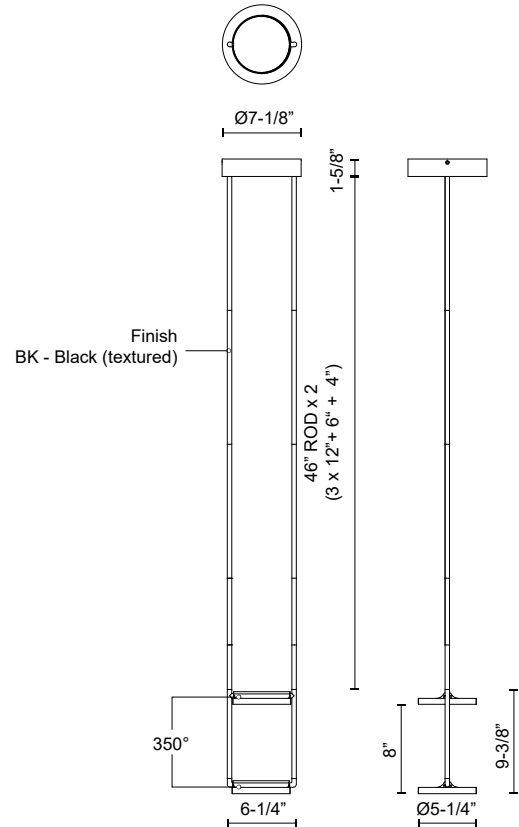

**NOVEL
PD72208
PENDANTS**

PROJECT

PD72208
Black

SPECIFICATION DETAILS

* For custom options, consult factory for details.

Fixture Dimensions	L6-1/4"x W5-1/4" x H9-3/8"
Light Source	LED with DC Driver
Wattage	16W
Total Lumens	1270lm
Delivered Lumens	BK-700lm*
Voltage	120V
Color Temperature	3000K
CRI (Ra)	90CRI
Optional Color Temps	2700K - 5000K Available, Minimum Order Quantities Apply
LED Rated Life	50,000 hours
Dimming	100% - 10%, TRIAC or ELV Dimmer (Not Included)
Diffuser Details	Frosted Acrylic Light Guide Panel
Wire Length	60"
Minimum Hang Height	15"
Rod Length	46" Max (6x12" + 2x6" + 2x4")
Location	Dry
Warranty	5 Years
Canopy Dimensions	D7-1/8" x H1-5/8"

DESCRIPTION

Pure geometry of the disks of illumination balancing on clean, thin lined structure is poetry in motion. Each disk of illumination can turn and twist to fit the needs and style of your space. The Novel Collection fits a large range of style and function with minimal elements.