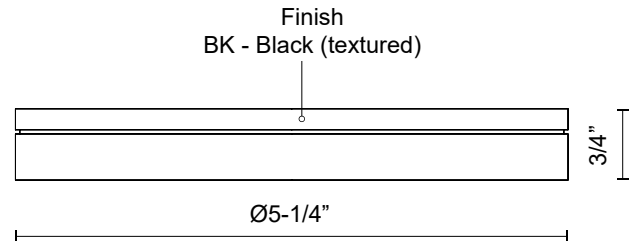

**NOVEL
FM72205
FLUSH MOUNT**

PROJECT

SPECIFICATION DETAILS

* For custom options, consult factory for details.

Fixture Dimensions	D5-1/4" x H3/4"
Light Source	LED with DC Driver
Wattage	9W
Total Lumens	680lm
Delivered Lumens	BK-328lm
Voltage	120V
Color Temperature	3000K
CRI (Ra)	90CRI
Optional Color Temps	2700K - 5000K Available, Minimum Order Quantities Apply
LED Rated Life	50,000 hours
Dimming	100% - 10%, TRIAC or ELV Dimmer (Not Included)
Diffuser Details	Frosted Acrylic Light Guide Panel
Location	Dry
Mounting Style	All Orientation; Ceiling and Wall;
Warranty	5 Years

DESCRIPTION

Pure geometry of the disks of illumination balancing on clean, thin lined structure is poetry in motion. Each disk of illumination can turn and twist to fit the needs and style of your space. The Novel Collection fits a large range of style and function with minimal elements.

COMMENT

KUZCO

19054 28TH AVENUE
SURREY - BC V3Z 6M3
CANADA

WWW.KUZCOLIGHTING.COM