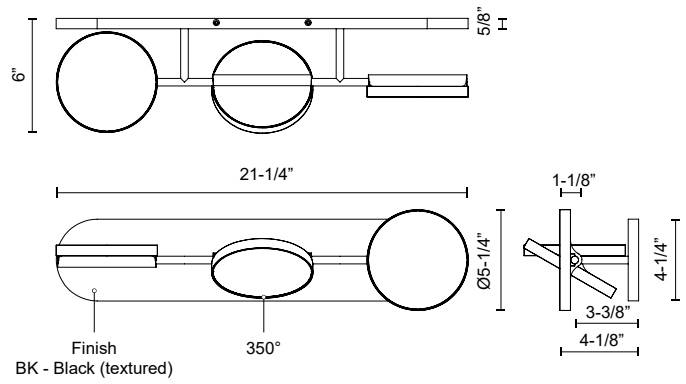

**NOVEL  
VL72221  
VANITY**

PROJECT

**DESCRIPTION**

Pure geometry of the disks of illumination balancing on clean, thin lined structure is poetry in motion. Each disk of illumination can turn and twist to fit the needs and style of your space. The Novel Collection fits a large range of style and function with minimal elements.

VL72221-BK  
Black

**SPECIFICATION DETAILS**

\* For custom options, consult factory for details.

<b>Fixture Dimensions</b>	L21-1/4" x H5-1/4" x E6"
<b>Light Source</b>	LED with DC Driver
<b>Wattage</b>	25W
<b>Total Lumens</b>	1955lm
<b>Delivered Lumens</b>	BK-1060lm*
<b>Voltage</b>	120V
<b>Color Temperature</b>	3000K
<b>CRI (Ra)</b>	90CRI
<b>Optional Color Temps</b>	2700K - 5000K Available, Minimum Order Quantities Apply
<b>LED Rated Life</b>	50,000 hours
<b>Dimming</b>	100% - 10%, TRIAC or ELV Dimmer (Not Included)
<b>Diffuser Details</b>	Frosted Acrylic Light Guide Panel
<b>Location</b>	Damp
<b>Mounting Style</b>	All Orientation; Wall;
<b>Warranty</b>	5 Years
<b>Canopy Dimensions</b>	L21-1/4" x H4-1/4" x E5/8"