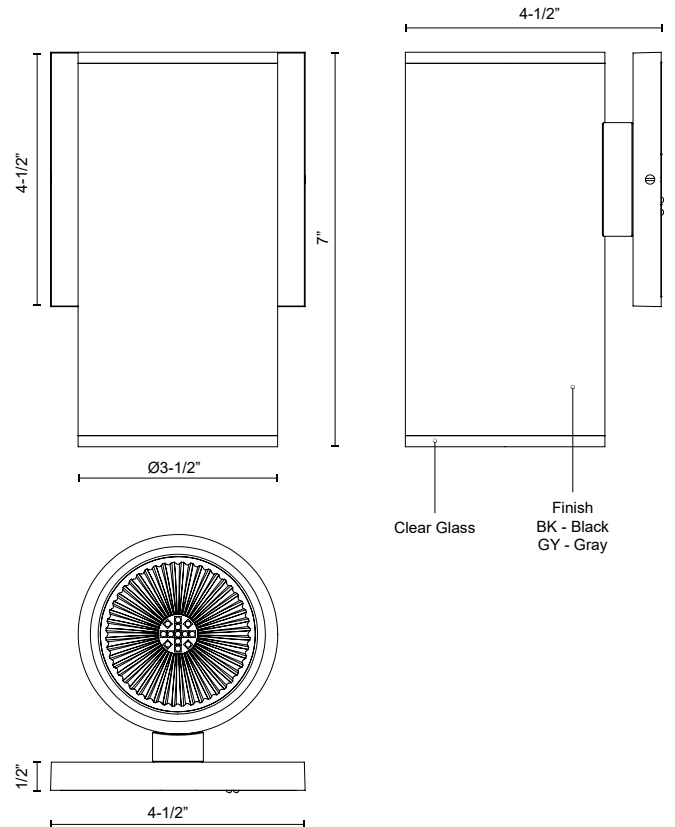

NORDIC EW3107

WALL

PROJECT

EW3107-BK
Black

EW3107-GY
Gray

SPECIFICATION DETAILS

* For custom options, consult factory for details.

Fixture Dimensions	D3-1/2" x H7" x E4-1/2"
Light Source	AC LED Module
Wattage	10W
Total Lumens	850lm
Delivered Lumens	634lm
Voltage	120V
Color Temperature	3000K
CRI (Ra)	90CRI
Optional Color Temps	2700K - 5000K Available, Minimum Order Quantities Apply
LED Rated Life	50,000 hours
Dimming	100% - 10%, ELV Dimmer (Not Included)
Glass Details	Clear Glass
Diffuser Details	Anodized Parabolic Multi-Faceted Aluminum Reflector
Location	Wet
Warranty	5 Years
Canopy Dimensions	W4-1/2" x H4-1/2" x E1/2"

DESCRIPTION

High powered LED exterior single light wall mount fixture, die-cast aluminum housing molded into a cylinder shape with in powder coated gray finish. Concealed inside is our 120V AC LED technology with a tempered glass diffuser radiating light either upward or downward depending how it is mounted on the wall. Certified ETL wet location listed and is available in different sizes and two light options.