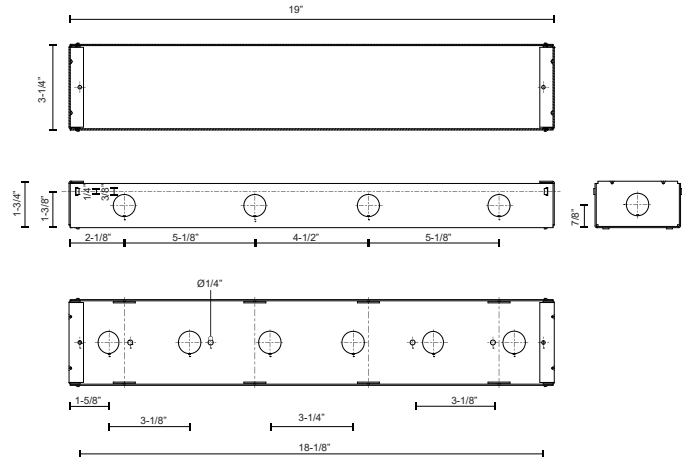

**NEWPORT
ER7120-MBOX
STEP LIGHTS**

PROJECT

DESCRIPTION

Dry location back box compatible with the ER7120 and ER9420.

SPECIFICATION DETAILS

* For custom options, consult factory for details.

Fixture Dimensions	W19" x H3-1/4" x E1-3/4"
Location	Dry
Warranty	5 Years