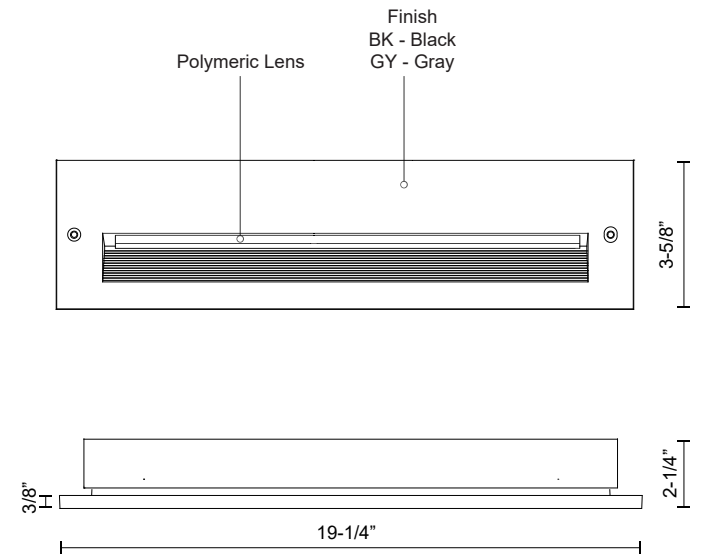

**NEWPORT
ER7120
STEP LIGHTS**

PROJECT

ER7120-GY
Gray

ER7120-BK
Black

SPECIFICATION DETAILS

* For custom options, consult factory for details.

Fixture Dimensions	W19-1/4" x H3-5/8" x E2-1/4"
Light Source	AC LED Module
Wattage	15W
Total Lumens	1200lm
Delivered Lumens	BK-305lm; GY-407lm;
Voltage	120V
Color Temperature	3000K
CRI (Ra)	90CRI
Optional Color Temps	2700K - 5000K Available, Minimum Order Quantities Apply
LED Rated Life	50,000 hours
Dimming	100% - 10%, ELV Dimmer (Not Included)
Diffuser Details	Frosted Glass Diffuser
Location	Wet
Warranty	5 Years
ADA Compliant	Yes
Back Box Details	ER7120-CBOX(Wet Location)(Sold Separately); ER7120-MBOX(Dry Location)(Sold Separately);

DESCRIPTION

This exterior recessed light is a classic, rectangle-shaped, 20 inch long die-cast aluminum recessed light and utilizes LED light sources. The housing is designed to light an exterior or interior staircase or any other area that calls for a lighting from a concealed aperture. Choose from black or gray powder coat. Requires either back-box with fixture ER7120-MBOX (Dry Location) or ER7120-CBOX (Wet Location). Back-box sold separately