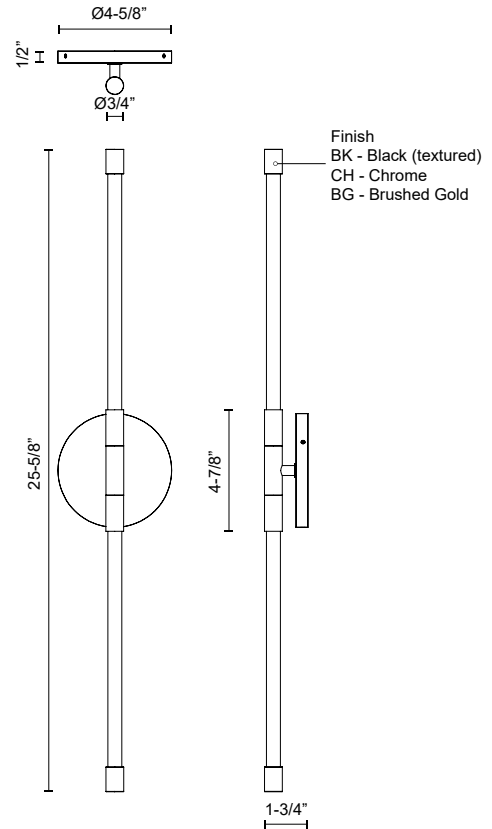

MOTIF WS74226

WALL

PROJECT

SPECIFICATION DETAILS

* For custom options, consult factory for details.

Fixture Dimensions	W3/4" x H25-5/8" x E1-3/4"
Light Source	LED with DC Driver
Wattage	11W
Total Lumens	1155lm
Delivered Lumens	940lm*
Voltage	120V
Color Temperature	2700K
CRI (Ra)	90CRI
Optional Color Temps	2700K - 5000K Available, Minimum Order Quantities Apply
LED Rated Life	50,000 hours
Dimming	100% - 10%, TRIAC or ELV Dimmer (Not Included)
Glass Details	Clear Glass
Location	Dry
Mounting Style	All Orientation; Wall;
Warranty	5 Years
ADA Compliant	Yes
Canopy Dimensions	D4-5/8" x E1/2"

DESCRIPTION

The Motif Collection is inspired by the multitude of configurations in which it can create. Each fixture is comprised of thin lines of light in a refractive cylinder, creating both clean lines and modern elegance. This collection features the latest in modern LED filament technology, creating a warm glow of light throughout each fixture that is both vintage and modern at once.

KUZCO

19054 28TH AVENUE
SURREY - BC V3Z 6M3
CANADA

WWW.KUZCOLIGHTING.COM

COMMENT