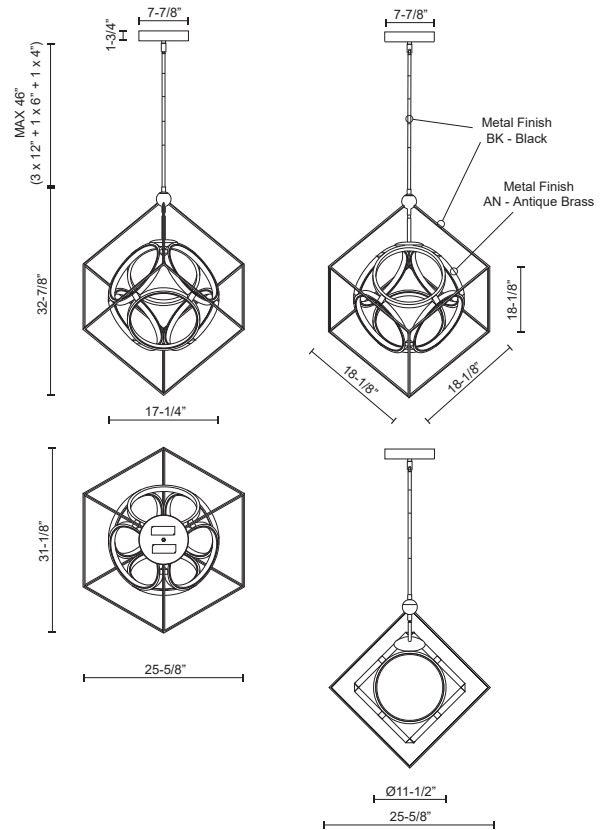

MONZA
CH19226
CHANDELIERS

PROJECT

CH19226-BK/AN
Black/Antique Brass

SPECIFICATION DETAILS

* For custom options, consult factory for details.

Fixture Dimensions	L25-5/8" x W31-1/8" x H32-7/8"
Light Source	LED with DC Driver
Wattage	77W
Total Lumens	5880lm
Delivered Lumens	BK/AN-3720lm*
Voltage	120V
Color Temperature	3000K
CRI (Ra)	90CRI
Optional Color Temps	2700K - 5000K Available, Minimum Order Quantities Apply
LED Rated Life	50,000 hours
Dimming	100% - 10%, TRIAC or ELV Dimmer (Not Included)
Diffuser Details	White Acrylic Diffuser
Adjustable	Yes
Ceiling Adaptor	Yes, Up to 45°
Rod Length	46" Max (3x12" + 1x6" + 1x4")
Location	Dry
Warranty	5 Years
Canopy Dimensions	D7-7/8" x H1-3/4"

DESCRIPTION

Interconnecting aluminum rings within steel frame cube. Finely textured metallic and satin powder-coat finishes. Opal silicon circular diffusers. Up and down light. Custom options available.