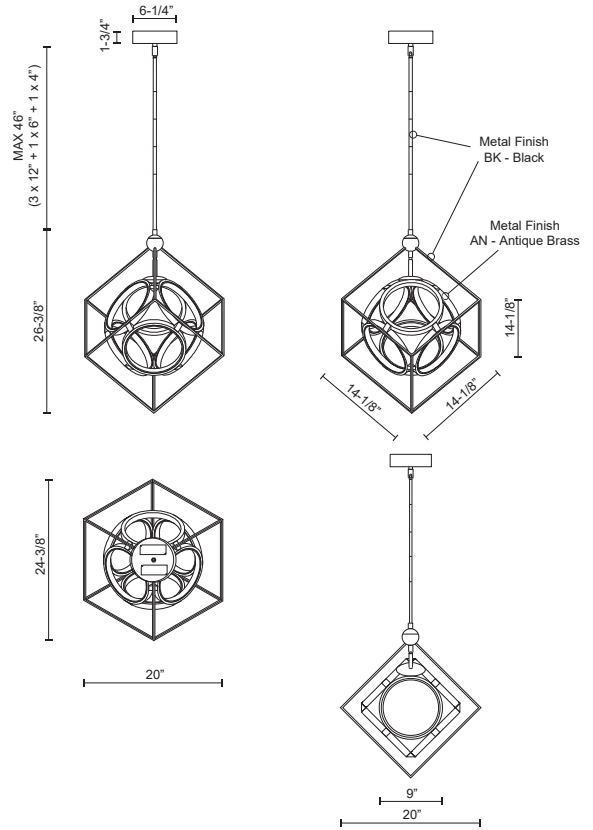

**MONZA**  
**CH19220**  
CHANDELIERS

PROJECT

CH19220-BK/AN  
Black/Antique Brass

**SPECIFICATION DETAILS**

\* For custom options, consult factory for details.

<b>Fixture Dimensions</b>	L20" x W24-3/8" x H26-3/8"
<b>Light Source</b>	LED with DC Driver
<b>Wattage</b>	56W
<b>Total Lumens</b>	4600lm
<b>Delivered Lumens</b>	BK/AN-2860lm*
<b>Voltage</b>	120V
<b>Color Temperature</b>	3000K
<b>CRI (Ra)</b>	90CRI
<b>Optional Color Temps</b>	2700K - 5000K Available, Minimum Order Quantities Apply
<b>LED Rated Life</b>	50,000 hours
<b>Dimming</b>	100% - 10%, TRIAC or ELV Dimmer (Not Included)
<b>Diffuser Details</b>	White Acrylic Diffuser
<b>Adjustable</b>	Yes
<b>Ceiling Adaptor</b>	Yes, Up to 45°
<b>Rod Length</b>	46" Max (3x12" + 1x6" + 1x4")
<b>Location</b>	Dry
<b>Warranty</b>	5 Years
<b>Canopy Dimensions</b>	D6-1/4" x H1-3/4"

**DESCRIPTION**

Interconnecting aluminum rings within steel frame cube. Finely textured metallic and satin powder-coat finishes. Opal silicon circular diffusers. Up and down light. Custom options available.