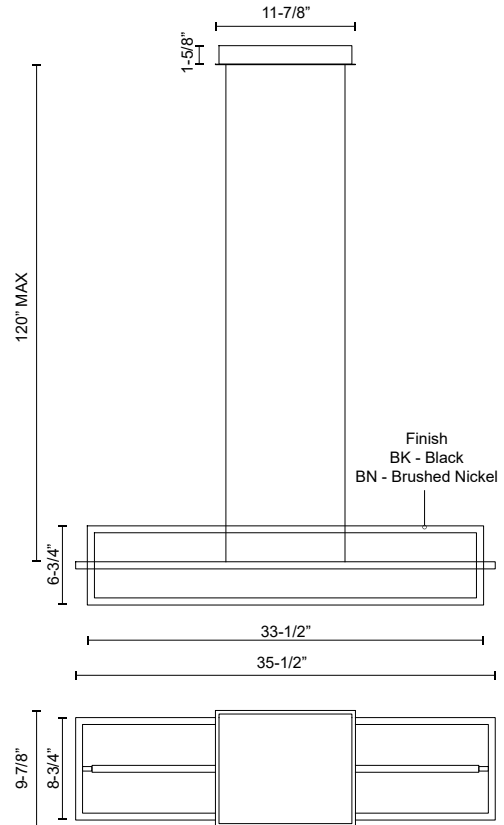

LP16236-BN
 Brushed Nickel

LP16236-BK
 Black

SPECIFICATION DETAILS

* For custom options, consult factory for details.

Fixture Dimensions	L35-1/2" x W8-3/4" x H6-3/4"
Light Source	LED with DC Driver
Wattage	57W
Total Lumens	4845lm
Delivered Lumens	2000lm*
Voltage	120V
Color Temperature	3000K
CRI (Ra)	90CRI
Optional Color Temps	2700K - 5000K Available, Minimum Order Quantities Apply
LED Rated Life	50,000 hours
Dimming	100% - 10%, TRIAC or ELV Dimmer (Not Included)
Diffuser Details	Frosted acrylic diffuser
Adjustable	Yes
Wire Length	120" Max
Wire Type	Clear SSL Wire
Minimum Hang Height	10"
Location	
Warranty	5 Years
Canopy Dimensions	L11-7/8" x W9-7/8" x H1-5/8"