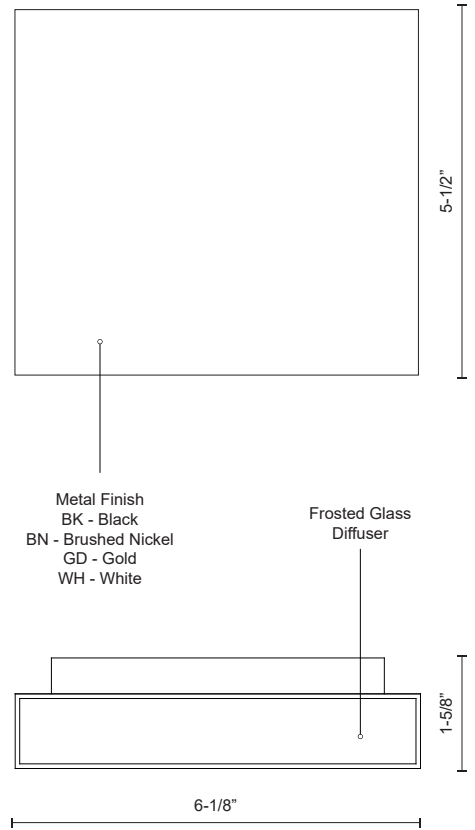

MICA AT6606

WALL

PROJECT

AT6606-BN
Brushed Nickel

AT6606-BK
Black

AT6606-WH
White

AT6606-GD
Gold

SPECIFICATION DETAILS

* For custom options, consult factory for details.

Fixture Dimensions	W6-1/8" x H5-1/2" x E1-5/8"
Light Source	AC LED Module
Wattage	15W
Total Lumens	1200lm
Delivered Lumens	BK-252lm; BN-518lm; GD-441lm; WH-580lm;
Voltage	120V
Color Temperature	3000K
CRI (Ra)	90CRI
Optional Color Temps	2700K - 5000K Available, Minimum Order Quantities Apply
LED Rated Life	50,000 hours
Dimming	100% - 10%, ELV Dimmer (Not Included)
Diffuser Details	Frosted Glass Diffuser
Location	Wet (GD-Gold finish dry location only)
Illumination Direction	Up and Down
Mounting Style	All Orientation; Wall;
Warranty	5 Years
ADA Compliant	Yes

DESCRIPTION

This all-terior minimalist sleek cast-aluminum wall sconce is a beautiful addition to any indoor or outdoor application. Finished with a high-end brushed nickel or gold or powder-coated white or black cast-aluminum. Premium frosted optical lenses which emits the light from the fixture evenly against the wall.