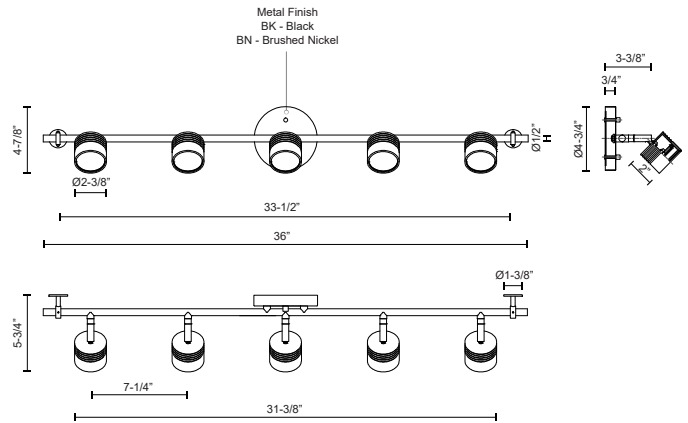

LYRA
TR10036
TRACK

PROJECT

DESCRIPTION

Modern LED fixed track fixture with five die cast aluminum heads and frosted glass diffusers. Each head rotates horizontally 360 degrees and pivots vertically 90 degrees allowing the lights to be directed to any desired angle. Metal finishes available in fine brushed nickel or enriched deep black and is equipped with our powerful 120V AC LED technology. Available in single, three and four head fixtures see series for full details.

TR10036-BN
Brushed Nickel

TR10036-BK
Black

SPECIFICATION DETAILS

* For custom options, consult factory for details.

Fixture Dimensions	L36" x W4-7/8" x H5-3/4"
Light Source	AC LED Module
Wattage	25W
Total Lumens	2000lm
Delivered Lumens	BN-1500lm
Voltage	120V
Color Temperature	3000K
CRI (Ra)	90CRI
Optional Color Temps	2700K - 5000K Available, Minimum Order Quantities Apply
LED Rated Life	50,000 hours
Dimming	100% - 10%, ELV Dimmer (Not Included)
Diffuser Details	Frosted Glass Diffuser
Location	Dry
Mounting Style	All Orientation; Ceiling and Wall;
Warranty	5 Years
Canopy Dimensions	D4-3/4" x H3/4"