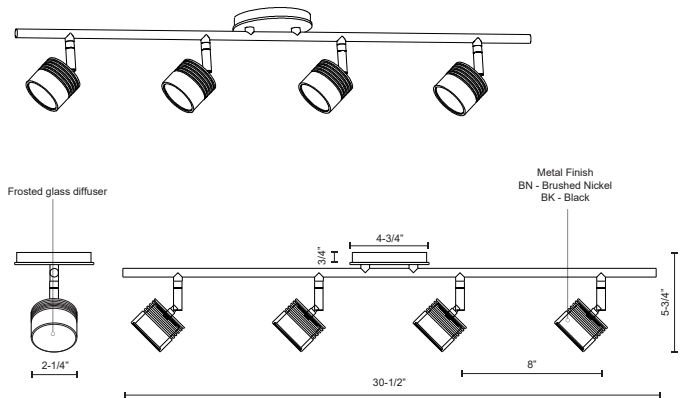

**LYRA**  
**TR10031**  
TRACK

PROJECT

**DESCRIPTION**

Modern LED fixed track fixture with four die cast aluminum heads and frosted glass diffusers. Each head rotates horizontally 360 degrees and pivots vertically 90 degrees allowing the lights to be directed to any desired angle. Metal finishes available in fine brushed nickel or enriched deep black and is equipped with our powerful 120V AC LED technology. Available in single, two and three head fixtures see series for full details.

TR10031-BN  
Brushed Nickel

TR10031-BK  
Black

**SPECIFICATION DETAILS**

\* For custom options, consult factory for details.

<b>Fixture Dimensions</b>	L30-1/2" x W4-7/8" x H5-3/4"
<b>Light Source</b>	AC LED Module
<b>Wattage</b>	20W
<b>Total Lumens</b>	1600lm
<b>Delivered Lumens</b>	BN-1200lm
<b>Voltage</b>	120V
<b>Color Temperature</b>	3000K
<b>CRI (Ra)</b>	90CRI
<b>Optional Color Temps</b>	2700K - 5000K Available, Minimum Order Quantities Apply
<b>LED Rated Life</b>	50,000 hours
<b>Dimming</b>	100% - 10%, ELV Dimmer (Not Included)
<b>Diffuser Details</b>	Frosted Glass Diffuser
<b>Location</b>	Dry
<b>Mounting Style</b>	All Orientation; Ceiling and Wall;
<b>Warranty</b>	5 Years
<b>Canopy Dimensions</b>	D4-3/4" x H3/4"