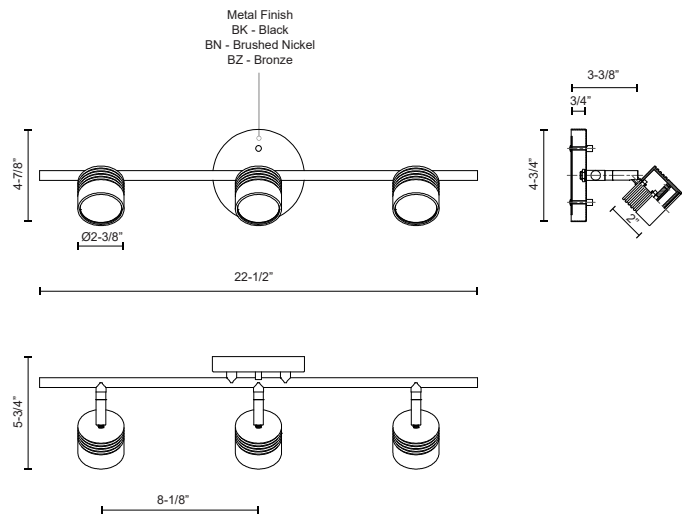

LYRA
TR10022
TRACK

PROJECT

DESCRIPTION

Modern LED fixed track fixture with three die cast aluminum heads and frosted glass diffusers. Each head rotates horizontally 360 degrees and pivots vertically 90 degrees allowing the lights to be directed to any desired angle. Metal finishes available in fine brushed nickel or enriched deep bronze and is equipped with our powerful 120V AC LED technology, Available in single, two and four head fixtures see series for full details.

TR10022-BN
Brushed Nickel

TR10022-BZ
Bronze

TR10022-BK
Black

SPECIFICATION DETAILS

* For custom options, consult factory for details.

Fixture Dimensions	L22-1/2" x W4-7/8" x H5-3/4"
Light Source	AC LED Module
Wattage	15W
Total Lumens	1200lm
Delivered Lumens	BN-900lm; BZ-710lm;
Voltage	120V
Color Temperature	3000K
CRI (Ra)	90CRI
Optional Color Temps	2700K - 5000K Available, Minimum Order Quantities Apply
LED Rated Life	50,000 hours
Dimming	100% - 10%, ELV Dimmer (Not Included)
Diffuser Details	Frosted Glass Diffuser
Location	Dry
Mounting Style	All Orientation; Ceiling and Wall;
Warranty	5 Years
Canopy Dimensions	D4-3/4" x H3/4"