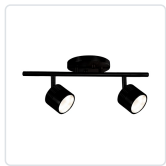

**LYRA**  
**TR10015**  
TRACK

PROJECT

**DESCRIPTION**

Modern LED fixed track fixture with two die cast aluminum heads and frosted glass diffusers. Each head rotates horizontally 360 degrees and pivots vertically 90 degrees allowing the lights to be directed to any desired angle. Metal finishes available in fine brushed nickel or enriched deep black and is equipped with our powerful 120V AC LED technology. Available in single, three and four head fixtures see series for full details.

TR10015-BK  
Black

TR10015-BN  
Brushed Nickel

**SPECIFICATION DETAILS**

\* For custom options, consult factory for details.

<b>Fixture Dimensions</b>	L15" x W4-7/8" x H5-3/4"
<b>Light Source</b>	AC LED Module
<b>Wattage</b>	10W
<b>Total Lumens</b>	800lm
<b>Delivered Lumens</b>	BN-600lm
<b>Voltage</b>	120V
<b>Color Temperature</b>	3000K
<b>CRI (Ra)</b>	90CRI
<b>Optional Color Temps</b>	2700K - 5000K Available, Minimum Order Quantities Apply
<b>LED Rated Life</b>	50,000 hours
<b>Dimming</b>	100% - 10%, ELV Dimmer (Not Included)
<b>Diffuser Details</b>	Frosted Glass Diffuser
<b>Location</b>	Dry
<b>Mounting Style</b>	All Orientation; Ceiling and Wall;
<b>Warranty</b>	5 Years
<b>Canopy Dimensions</b>	D4-3/4" x H3/4"