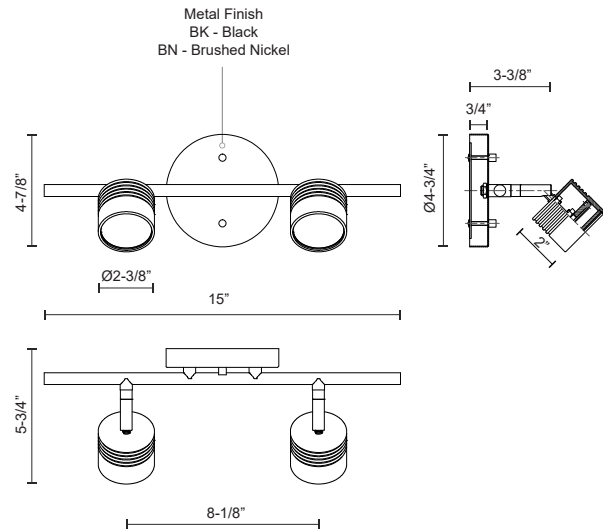

**LYRA**  
**TR10015**  
TRACK

PROJECT

**DESCRIPTION**

Modern LED fixed track fixture with two die cast aluminum heads and frosted glass diffusers. Each head rotates horizontally 360 degrees and pivots vertically 90 degrees allowing the lights to be directed to any desired angle. Metal finishes available in fine brushed nickel or enriched deep black and is equipped with our powerful 120V AC LED technology. Available in single, three and four head fixtures see series for full details.

TR10015-BK  
Black

TR10015-BN  
Brushed Nickel

**SPECIFICATION DETAILS**

\* For custom options, consult factory for details.

<b>Fixture Dimensions</b>	L15" x W4-7/8" x H5-3/4"
<b>Light Source</b>	AC LED Module
<b>Wattage</b>	10W
<b>Total Lumens</b>	800lm
<b>Delivered Lumens</b>	BN-600lm
<b>Voltage</b>	120V
<b>Color Temperature</b>	3000K
<b>CRI (Ra)</b>	90CRI
<b>Optional Color Temps</b>	2700K - 5000K Available, Minimum Order Quantities Apply
<b>LED Rated Life</b>	50,000 hours
<b>Dimming</b>	100% - 10%, ELV Dimmer (Not Included)
<b>Diffuser Details</b>	Frosted Glass Diffuser
<b>Location</b>	Dry
<b>Mounting Style</b>	All Orientation; Ceiling and Wall;
<b>Warranty</b>	5 Years
<b>Canopy Dimensions</b>	D4-3/4" x H3/4"