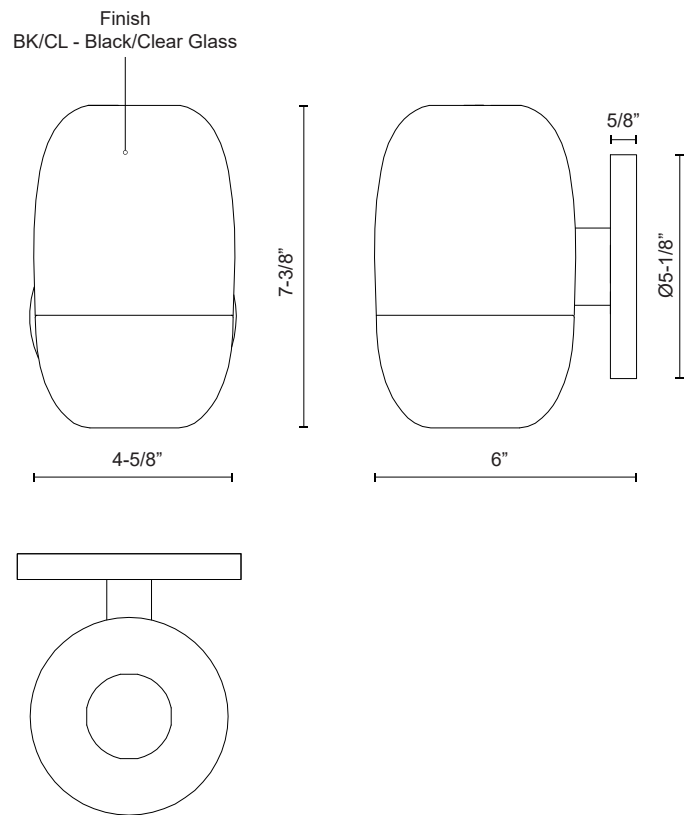

YARA EW38504

WALL

PROJECT

SPECIFICATION DETAILS

Fixture Dimensions	W4-5/8" x H7-3/8" x E6"
Height from center	3-7/8"
Light Source	AC LED Module
Wattage	9W
Total Lumens	680lm
Delivered Lumens	320lm
Voltage	120V
Color Temperature	3000K
CRI (Ra)	90CRI
Optional Color Temps	2700K - 5000K Available, Minimum Order Quantities Apply
LED Rated Life	50,000 hours
Dimming	100% - 10%, ELV Dimmer (Not Included)
Diffuser Details	Frosted PC
Shade Details	Clear Glass Shade
Location	Wet
Illumination Direction	Down
Mounting Style	Wall Mount, Up or Down
Canopy Dimensions	D5-1/8" x E5/8"
Material	Aluminum + Glass
Paint Finish	BK02

* For custom options, consult factory for details.

* For warranty information, please visit www.kuzcolighting.com/warranty

DESCRIPTION

Inspired by the curves of a racetrack, the Yara creates organic minimal ambiance outdoors. With a sleek Matte Black metal frame and delicate Clear Glass accents, this collection adds a simple yet impactful glow to any outdoor space.

- Sleek, modern pill shape
- Matte Black finish
- Clear Glass accents
- Down light
- Exterior rated for outdoor use
- Can be mounted up or down

KUZCO

CANADA: 19054 28TH AVENUE - SURREY, BC V3Z 6M3

USA: 3035 E. LONE MOUNTAIN ROAD - LAS VEGAS, NV 89081

WWW.KUZCOLIGHTING.COM

© 2024 KUZCO LIGHTING. ALL RIGHTS RESERVED.

COMMENT