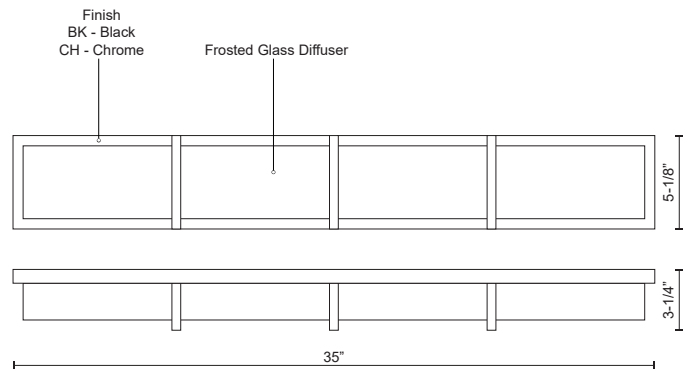

WATFORD 701314-LED

VANITY

PROJECT

701314BK-LED
Black

701314CH-LED
Chrome

SPECIFICATION DETAILS

Fixture Dimensions	W35" x H5-1/8" x E3-1/4"
Light Source	AC LED Module
Wattage	41W
Total Lumens	3200lm
Delivered Lumens	CH-2094lm
Voltage	120V
Color Temperature	3000K
CRI (Ra)	90CRI
Optional Color Temps	2700K - 5000K Available, Minimum Order Quantities Apply
LED Rated Life	50,000 hours
Dimming	100% - 10%, ELV Dimmer (Not Included)
Glass Details	Frosted Interior Clear Glass
ADA Compliant	Yes
Location	Damp
Mounting Style	All Orientation; Wall;
CEC Title 24 JA8	Yes, JA8-2022

* For custom options, consult factory for details.

* For warranty information, please visit www.kuzcolighting.com/warranty

DESCRIPTION

Elegant LED vanity with rectangular frosted glass with fine clear edges; polished chrome metal details with two metal bands which extend across the glass. Can be mounted horizontal or vertical equipped with our powerful 120V AC LED technology. Available in three different sizes and similar styled flush mounts available, see series for full family details.