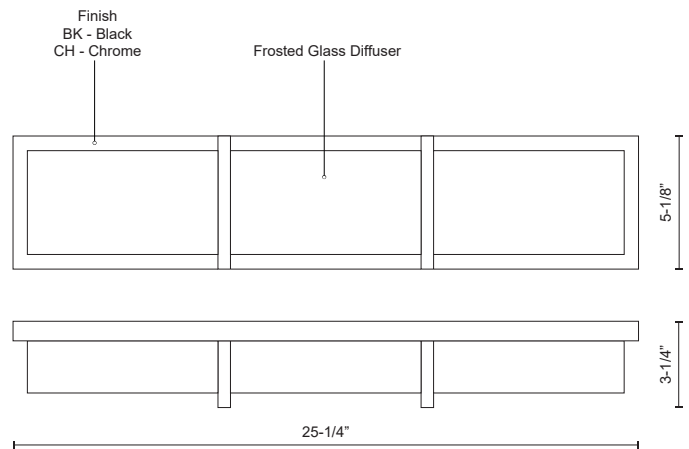

WATFORD 701313-LED

VANITY

PROJECT

701313BK-LED
Black

701313CH-LED
Chrome

SPECIFICATION DETAILS

Fixture Dimensions	W25-1/4" x H5-1/8" x E3-1/4"
Light Source	AC LED Module
Wattage	31W
Total Lumens	2400lm
Delivered Lumens	CH-1604lm
Voltage	120V
Color Temperature	3000K
CRI (Ra)	90CRI
Optional Color Temps	2700K - 5000K Available, Minimum Order Quantities Apply
LED Rated Life	50,000 hours
Dimming	100% - 10%, ELV Dimmer (Not Included)
Glass Details	Frosted Interior Clear Glass
ADA Compliant	Yes
Location	Damp
Mounting Style	All Orientation; Wall;
CEC Title 24 JA8	Yes, JA8-2022
Energy Star Certified	Energy Star Compliant

* For custom options, consult factory for details.

* For warranty information, please visit www.kuzcolighting.com/warranty

DESCRIPTION

Elegant LED vanity with rectangular frosted glass with fine clear edges; polished chrome metal details with two metal bands which extend across the glass. Can be mounted horizontal or vertical equipped with our powerful 120V AC LED technology. Available in three different sizes and similar styled flush mounts available, see series for full family details.