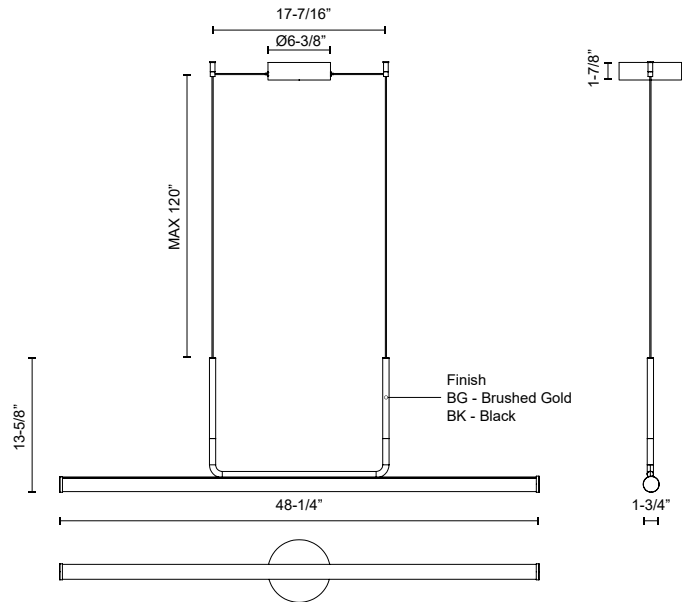

VESPER LP73048

PENDANTS

PROJECT

SPECIFICATION DETAILS

Fixture Dimensions	L48-1/4" x W1-3/4" x H13-5/8"
Light Source	LED with DC Driver
Wattage	35W
Total Lumens	2380lm
Delivered Lumens	BK-2255lm
Voltage	120V
Color Temperature	3000K
CRI (Ra)	90CRI
Optional Color Temps	2700K - 5000K Available, Minimum Order Quantities Apply
LED Rated Life	50,000 hours
Dimming	100% - 10%, TRIAC or ELV Dimmer (Not Included)
Diffuser Details	Frosted Acrylic
Adjustable	Yes
Wire Length	120" Max
Wire Type	Black
Minimum Hang Height	18"
Sloped Ceiling Adaptable	Yes
Location	Dry
Illumination Direction	Up/Down
Canopy Dimensions	D6-3/8" x H1-7/8"

* For custom options, consult factory for details.

* For warranty information, please visit www.kuzcolighting.com/warranty

DESCRIPTION

The Vesper Collection offers a softer variation of industrial design in a unique way. The playful U-shaped frame gives way to two frosted polycarbonate diffusers that are perfect for lighting table areas or kitchen islands. Available in two lovely finishes, the Vesper family is sure to be a statement piece regardless of where it's placed.

KUZCO

CANADA: 19054 28TH AVENUE - SURREY, BC V3Z 6M3

USA: 3035 E. LONE MOUNTAIN ROAD - LAS VEGAS, NV 89081

WWW.KUZCOLIGHTING.COM

© 2023 KUZCO LIGHTING. ALL RIGHTS RESERVED.

COMMENT