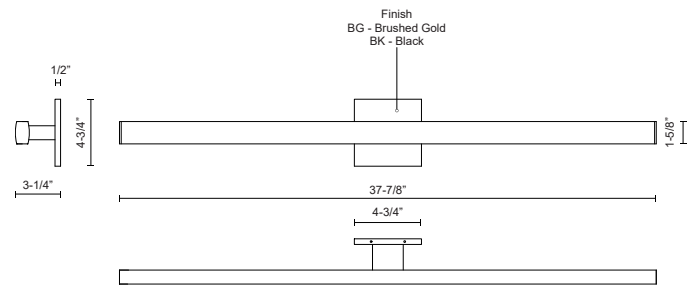

* For custom options, consult factory for details.

* For warranty information, please visit www.kuzcolighting.com/warranty

DESCRIPTION

Introducing Vera, a sleek and modern series of wall/vanity lights that seamlessly embodies our brand's signature style. Crafted with precision, these fixtures feature integrated LED technology that bathes your space in a harmonious, dual-sided illumination, emanating from its slim rectangular frame. The versatility of Vera knows no bounds, as it can be effortlessly mounted either horizontally or vertically to suit your design vision.

- Slim, modern rectangular vanity fixture
- Brushed Gold or Matte Black finishes
- LED, no need for bulbs
- Illumination from both sides of body
- Can be mounted horizontal or vertical
- Damp rated for bathroom use

KUZCO

CANADA: 19054 28TH AVENUE - SURREY, BC V3Z 6M3

USA: 3035 E. LONE MOUNTAIN ROAD - LAS VEGAS, NV 89081

WWW.KUZCOLIGHTING.COM

© 2024 KUZCO LIGHTING. ALL RIGHTS RESERVED.

COMMENT