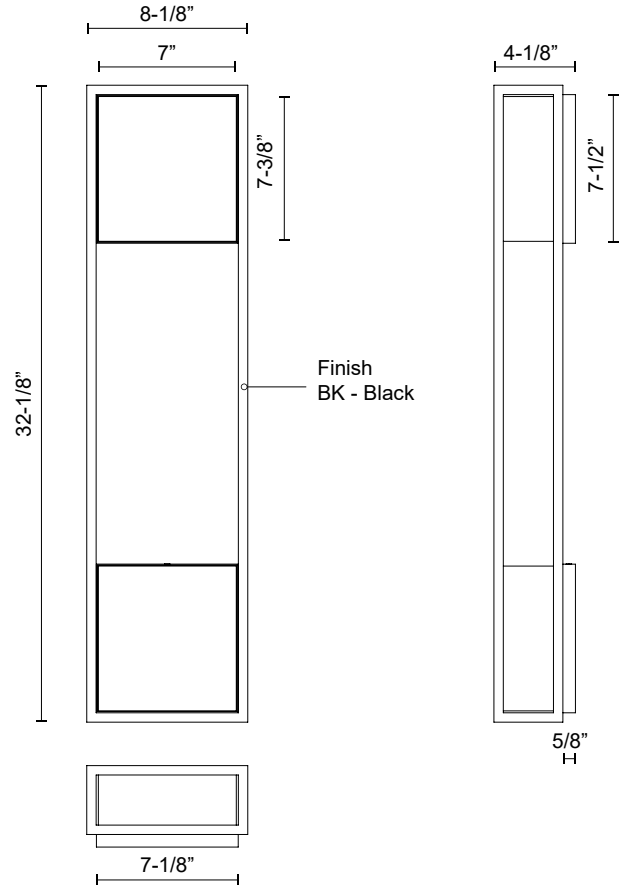

VAIL EW72332

WALL

PROJECT

SPECIFICATION DETAILS

Fixture Dimensions	W8-1/8" x H32-1/8" x E4-1/8"
Light Source	AC LED Module
Wattage	31W
Total Lumens	2500lm
Delivered Lumens	1140lm*
Voltage	120V
Color Temperature	3000K
CRI (Ra)	90CRI
Optional Color Temps	2700K - 5000K Available, Minimum Order Quantities Apply
LED Rated Life	50,000 hours
Dimming	100% - 10%, ELV Dimmer (Not Included)
Glass Details	Clear Exterior White Interior Glass
Location	Wet
Illumination Direction	Front
Mounting Style	All Orientation

* For custom options, consult factory for details.

* For warranty information, please visit www.kuzcolighting.com/warranty

DESCRIPTION

Luxe lighting that will make your home stand out is what the Vail Collection offers. The geometric design provides a simple yet elegant approach to lighting the exterior or interior of your home. Each size can be mounted horizontally or vertically, allowing you to create an extraordinary lighting arrangement.

KUZCO

CANADA: 19054 28TH AVENUE - SURREY, BC V3Z 6M3

USA: 3035 E. LONE MOUNTAIN ROAD - LAS VEGAS, NV 89081

WWW.KUZCOLIGHTING.COM

© 2023 KUZCO LIGHTING. ALL RIGHTS RESERVED.

COMMENT