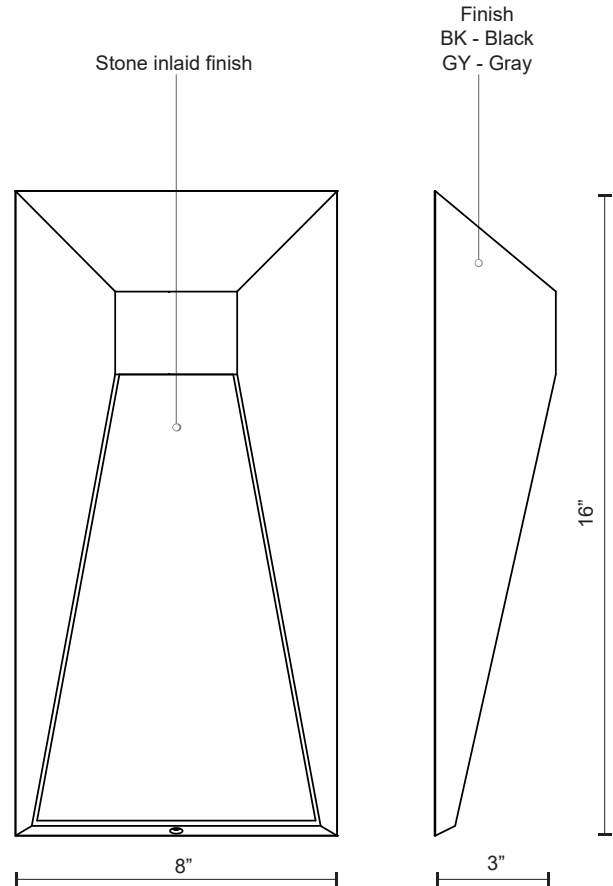

TWILIGHT EW53916

WALL

PROJECT

EW53916-BK
Black

EW53916-GY
Gray

SPECIFICATION DETAILS

Fixture Dimensions	W8" x H16" x E3"
Light Source	AC LED Module
Wattage	9W
Total Lumens	600lm
Delivered Lumens	BK-127lm
Voltage	120V
Color Temperature	3000K
CRI (Ra)	90CRI
Optional Color Temps	2700K - 5000K Available, Minimum Order Quantities Apply
LED Rated Life	50,000 hours
Dimming	100% - 10%, ELV Dimmer (Not Included)
ADA Compliant	Yes
Location	Wet
Illumination Direction	Downlight

* For custom options, consult factory for details.

* For warranty information, please visit www.kuzcolighting.com/warranty

DESCRIPTION

A formed aluminum rectangle-shaped exterior wall light brings texture and depth with its geometric details in an elegant masculine style. A stone inlay is lit in high relief by the internal LED light source. Twilight is suitable for exterior use and is available in black or gray finishes.