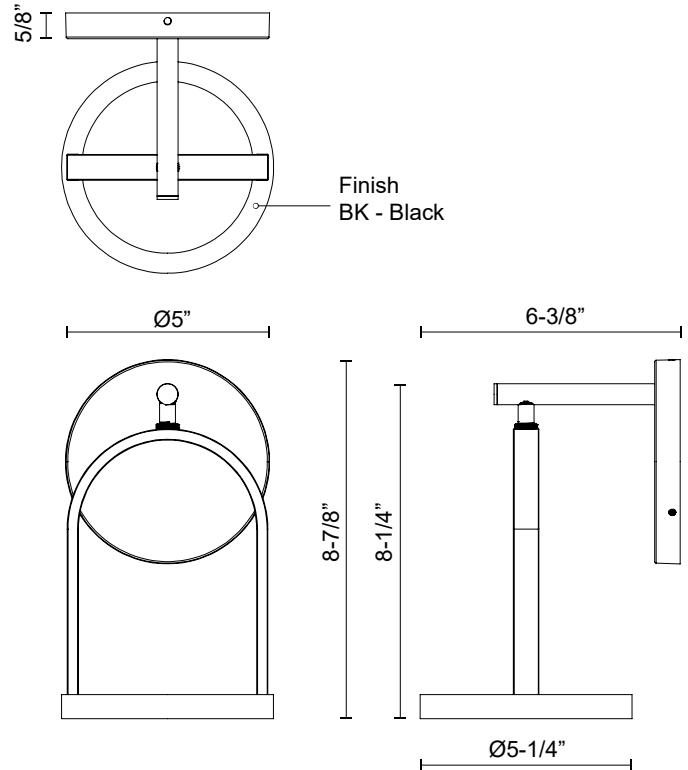

TREK EW17805

WALL

PROJECT

DESCRIPTION

the Trek Outdoor Collection is a unique and modern take on a classic outdoor lamp post. The Trek Collection features a traditional lantern silhouette, with modern clean lines. A circular frame of illumination creates the perfect amount of both up and down light for all outdoor needs.

SPECIFICATION DETAILS

Fixture Dimensions	W5-1/4" x H8-7/8" x E6-3/8"
Light Source	LED with DC Driver
Wattage	7W
Total Lumens	680lm
Delivered Lumens	BK-107lm
Voltage	120V
Color Temperature	3000K
CRI (Ra)	90CRI
Optional Color Temps	2700K - 5000K Available, Minimum Order Quantities Apply
LED Rated Life	50,000 hours
Dimming	100% - 10%, TRIAC or ELV Dimmer (Not Included)
Diffuser Details	Frosted acrylic diffuser
Location	Wet
Mounting Style	All Orientation; Wall;
CEC Title 24 JA8	Yes, JA8-2022
Canopy Dimensions	D5" x E5/8"
Finish Option(s)	Black

* For custom options, consult factory for details.

* For warranty information, please visit www.kuzcolighting.com/warranty

KUZCO

CANADA: 19054 28TH AVENUE - SURREY, BC V3Z 6M3

USA: 3035 E. LONE MOUNTAIN ROAD - LAS VEGAS, NV 89081

WWW.KUZCOLIGHTING.COM

© 2021 KUZCO LIGHTING. ALL RIGHTS RESERVED.

COMMENT