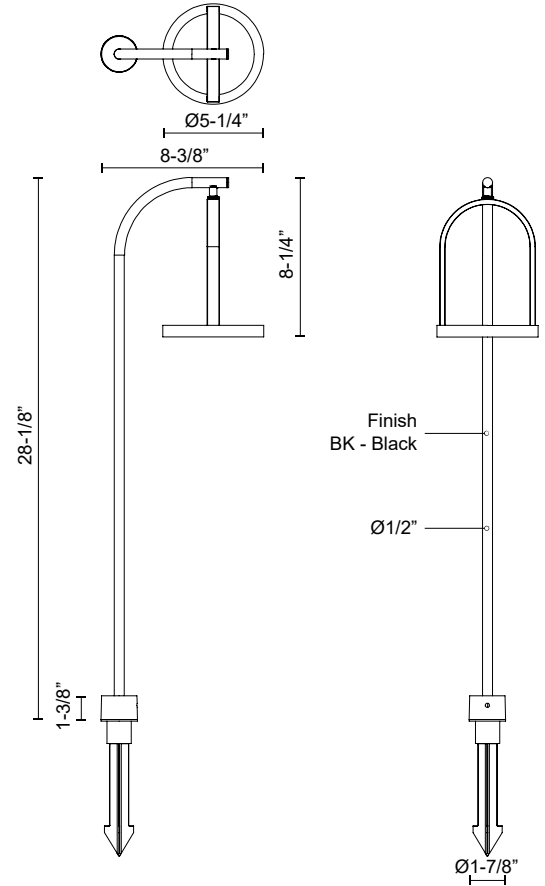

DESCRIPTION

The Trek Collection features a traditional lantern silhouette, with modern clean lines. A circular frame of illumination creates the perfect amount of both up and down light for all outdoor needs. Garden spike comes standard. Compatible with all outdoor 12V AC Transformers (supplied by others).

SPECIFICATION DETAILS

Fixture Dimensions	L8-3/8" x W5-1/4" x H28-1/8"
Light Source	LED with Low Voltage Driver
Wattage	6W
Total Lumens	400lm
Delivered Lumens	BK-100lm*
Voltage	12V, with Outdoor Rated Low Voltage Transformer (Transformer supplied by others)
Color Temperature	3000K
CRI (Ra)	90CRI
Optional Color Temps	2700K - 5000K Available, Minimum Order Quantities Apply
LED Rated Life	50,000 hours
Diffuser Details	Frosted acrylic diffuser
Wire Length	24"
Location	Wet
Finish Option(s)	Black

* For custom options, consult factory for details.

* For warranty information, please visit www.kuzcolighting.com/warranty

COMMENT