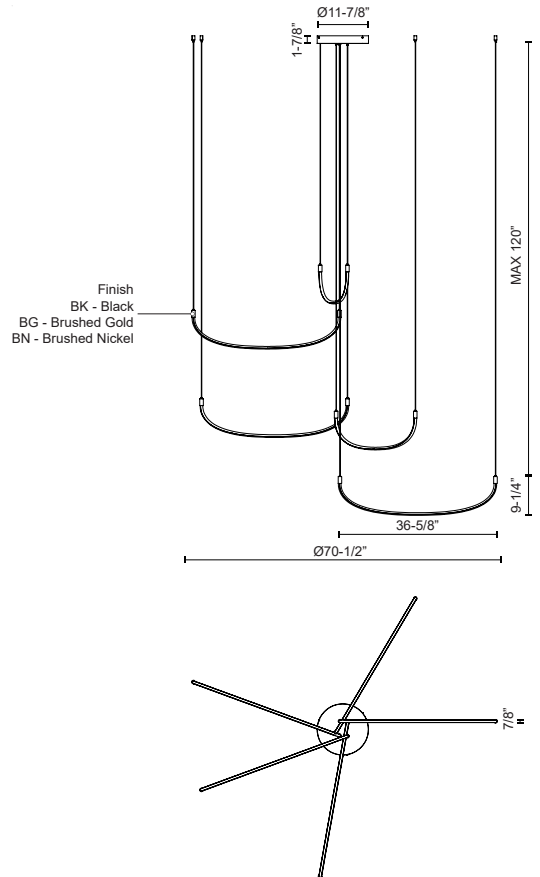

TALIS
MP89570
PENDANTS

PROJECT

MP89570-BG
Brushed Gold

MP89570-BK
Black

MP89570-BN
Brushed Nickel

SPECIFICATION DETAILS

Fixture Dimensions	D70-1/2" x H9-1/4"
Light Source	LED with DC Driver
Wattage	80W
Total Lumens	6960lm
Delivered Lumens	BG-5120lm; BK-4924lm; WH-5152lm;
Voltage	120V
Color Temperature	3000K
CRI (Ra)	90CRI
Optional Color Temps	2700K - 5000K Available, Minimum Order Quantities Apply
LED Rated Life	50,000 hours
Dimming	100% - 10%, TRIAC or ELV Dimmer (Not Included)
Adjustable	Yes
Wire Length	120" Max
Wire Type	BG - Black Wire; BK - Black Wire; BN-Clear Wire;
Minimum Hang Height	14"
Sloped Ceiling Adaptable	Yes
Location	Dry
CEC Title 24 JA8	Yes, JA8-2022
Canopy Dimensions	D11-7/8" x H1-7/8"

* For custom options, consult factory for details.

* For warranty information, please visit www.kuzcolighting.com/warranty

DESCRIPTION

The Talis is a new take on a Kuzco classic. Forged as a simple yet organic "U" shaped bar of illumination, the Talis is minimal and stylish at the same time. When layered in three or five bars of illumination, the Talis creates a unique melody that is sure to be the statement of any space. Adjust each bar to the height and space you like with this versatile collection.