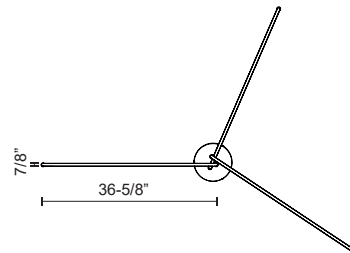

TALIS MP89370 PENDANTS

PROJECT

MP89370-BG
Brushed Gold

MP89370-BK
Black

MP89370-BN
Brushed Nickel

SPECIFICATION DETAILS

Fixture Dimensions	D70-1/2" x H9-1/4"
Light Source	LED with DC Driver
Wattage	56W
Total Lumens	4160lm
Delivered Lumens	BG-3328lm; BK-3200lm; WH-3349lm;
Voltage	120V
Color Temperature	3000K
CRI (Ra)	90CRI
Optional Color Temps	2700K - 5000K Available, Minimum Order Quantities Apply
LED Rated Life	50,000 hours
Dimming	100% - 10%, TRIAC or ELV Dimmer (Not Included)
Adjustable	Yes
Wire Length	120" Max
Wire Type	BG - Black Wire; BK - Black Wire; BN-Clear Wire;
Minimum Hang Height	14"
Sloped Ceiling Adaptable	Yes
Location	Dry
CEC Title 24 JA8	Yes, JA8-2022
Canopy Dimensions	D7-7/8" x H1-7/8"

* For custom options, consult factory for details.

* For warranty information, please visit www.kuzcolighting.com/warranty

DESCRIPTION

The Talis is a new take on a Kuzco classic. Forged as a simple yet organic "U" shaped bar of illumination, the Talis is minimal and stylish at the same time. When layered in three or five bars of illumination, the Talis creates a unique melody that is sure to be the statement of any space. Adjust each bar to the height and space you like with this versatile collection.