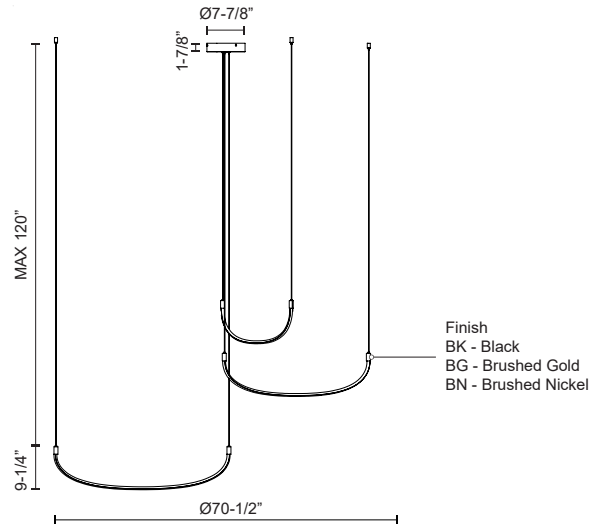

TALIS MP89370 PENDANTS

PROJECT

MP89370-BG
Brushed Gold

MP89370-BK
Black

MP89370-BN
Brushed Nickel

SPECIFICATION DETAILS

Fixture Dimensions	D70-1/2" x H9-1/4"
Light Source	LED with DC Driver
Wattage	56W
Total Lumens	4160lm
Delivered Lumens	BG-3328lm; BK-3200lm; WH-3349lm;
Voltage	120V
Color Temperature	3000K
CRI (Ra)	90CRI
Optional Color Temps	2700K - 5000K Available, Minimum Order Quantities Apply
LED Rated Life	50,000 hours
Dimming	100% - 10%, TRIAC or ELV Dimmer (Not Included)
Adjustable	Yes
Wire Length	120" Max
Wire Type	BG - Black Wire; BK - Black Wire; BN-Clear Wire;
Minimum Hang Height	14"
Sloped Ceiling Adaptable	Yes
Location	Dry
CEC Title 24 JA8	Yes, JA8-2022
Canopy Dimensions	D7-7/8" x H1-7/8"

* For custom options, consult factory for details.

* For warranty information, please visit www.kuzcolighting.com/warranty

DESCRIPTION

The Talis is a new take on a Kuzco classic. Forged as a simple yet organic "U" shaped bar of illumination, the Talis is minimal and stylish at the same time. When layered in three or five bars of illumination, the Talis creates a unique melody that is sure to be the statement of any space. Adjust each bar to the height and space you like with this versatile collection.