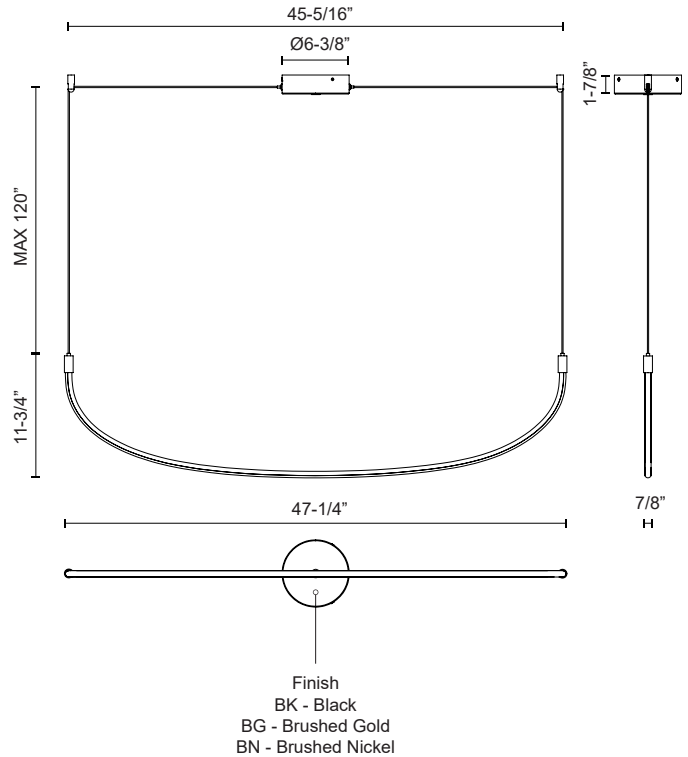

### SPECIFICATION DETAILS

<b>Fixture Dimensions</b>	L47-1/4" x W7/8" x H11-3/4"
<b>Light Source</b>	LED with DC Driver
<b>Wattage</b>	24W
<b>Total Lumens</b>	2080lm
<b>Delivered Lumens</b>	BG-1536lm; BK-1477lm; WH-1545lm;
<b>Voltage</b>	120V
<b>Color Temperature</b>	3000K
<b>CRI (Ra)</b>	90CRI
<b>Optional Color Temps</b>	2700K - 5000K Available, Minimum Order Quantities Apply
<b>LED Rated Life</b>	50,000 hours
<b>Dimming</b>	100% - 10%, TRIAC or ELV Dimmer (Not Included)
<b>Adjustable</b>	Yes
<b>Wire Length</b>	120" Max
<b>Wire Type</b>	BG - Black Wire; BK - Black Wire; BN-Clear Wire;
<b>Minimum Hang Height</b>	16"
<b>Location</b>	Dry
<b>Canopy Dimensions</b>	D6-3/8" x H1-7/8"
<b>Sloped Ceiling Adaptable</b>	Yes
<b>CEC Title 24 JA8</b>	Yes, JA8-2022
<b>Paint Finish</b>	BG01; BK02; BN01;

### DESCRIPTION

The Talis is a new take on a Kuzco classic. Forged as a simple yet organic "U" shaped bar of illumination, the Talis is minimal and stylish at the same time. When layered in three or five bars of illumination, the Talis creates a unique melody that is sure to be the statement of any space. Adjust each bar to the height and space you like with this versatile collection.