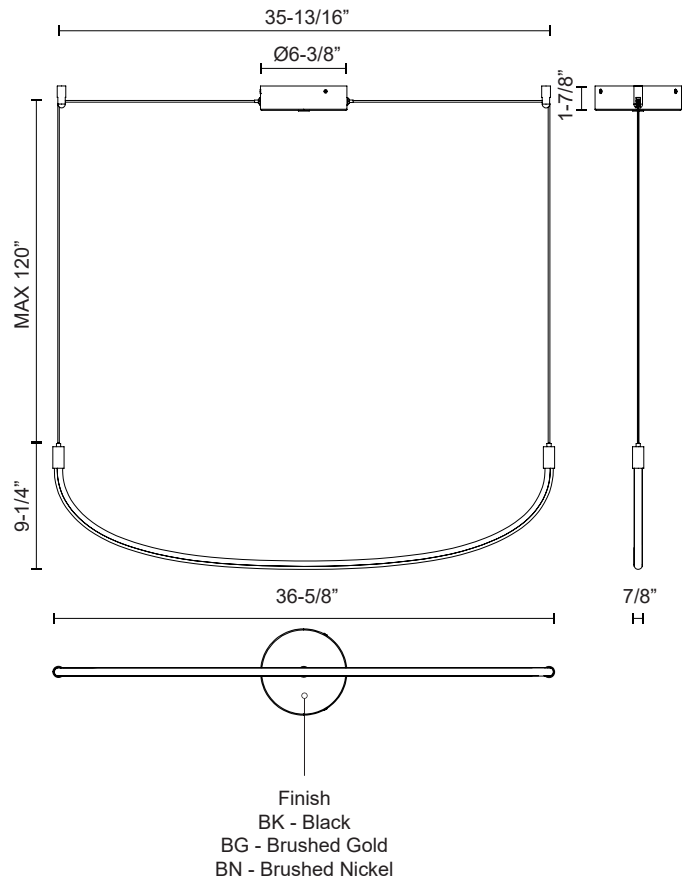

### SPECIFICATION DETAILS

<b>Fixture Dimensions</b>	L36-5/8" x W7/8" x H9-1/4"
<b>Light Source</b>	LED with DC Driver
<b>Wattage</b>	20W
<b>Total Lumens</b>	1760lm
<b>Delivered Lumens</b>	BG-1280lm; BK-1231lm; WH-1288lm;
<b>Voltage</b>	120V
<b>Color Temperature</b>	3000K
<b>CRI (Ra)</b>	90CRI
<b>Optional Color Temps</b>	2700K - 5000K Available, Minimum Order Quantities Apply
<b>LED Rated Life</b>	50,000 hours
<b>Dimming</b>	100% - 10%, TRIAC or ELV Dimmer (Not Included)
<b>Adjustable</b>	Yes
<b>Wire Length</b>	120" Max
<b>Wire Type</b>	BG - Black Wire; BK - Black Wire; BN-Clear Wire;
<b>Minimum Hang Height</b>	14"
<b>Sloped Ceiling Adaptable</b>	Yes
<b>Location</b>	Dry
<b>CEC Title 24 JA8</b>	Yes, JA8-2022
<b>Canopy Dimensions</b>	D6-3/8" x H1-7/8"
<b>Paint Finish</b>	BG01; BK02; BN01;

### DESCRIPTION

The Talis is a new take on a Kuzco classic. Forged as a simple yet organic "U" shaped bar of illumination, the Talis is minimal and stylish at the same time. When layered in three or five bars of illumination, the Talis creates a unique melody that is sure to be the statement of any space. Adjust each bar to the height and space you like with this versatile collection.