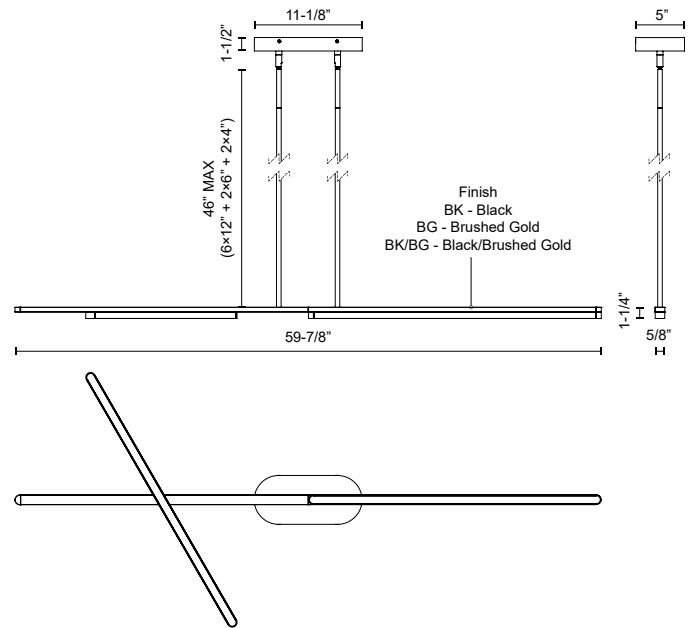

SHIFT LP28760

PENDANTS

PROJECT

LP28760-BG
Brushed Gold

LP28760-BK/BG
Black/Brushed Gold

LP28760-BK
Black

SPECIFICATION DETAILS

Fixture Dimensions	L59-7/8" x W5/8" x H1-1/4"
Light Source	LED with DC Driver
Wattage	48W
Total Lumens	3830lm
Delivered Lumens	1475lm*
Voltage	120V
Color Temperature	3000K
CRI (Ra)	90CRI
Optional Color Temps	2700K - 5000K Available, Minimum Order Quantities Apply
LED Rated Life	50,000 hours
Dimming	100% - 10%, TRIAC or ELV Dimmer (Not Included)
Diffuser Details	White Acrylic
Adjustable	Yes
Rod Length	46" Max (6x12" + 2x6" + 2x4")
Wire Length	120"
Minimum Hang Height	6"
Sloped Ceiling Adaptable	Yes, Up to 45 Degrees
Location	Dry
Illumination Direction	Down
CEC Title 24 JA8	Yes, JA8-2022
Canopy Dimensions	L11-1/8" x W5" x H1-1/2"
Paint Finish	BG01; BK02;

* For custom options, consult factory for details.

* For warranty information, please visit www.kuzcolighting.com/warranty

DESCRIPTION

A sleek, minimalistic approach to functionality, the Shift Collection is unparalleled. Boasting two impressive-sized options in two eye-catching finishes, this streamlined design isn't your average pendant light. With two fully adjustable light bars with frosted acrylic diffusers, the Shift family allows you to transform the lighting in your space as needed.