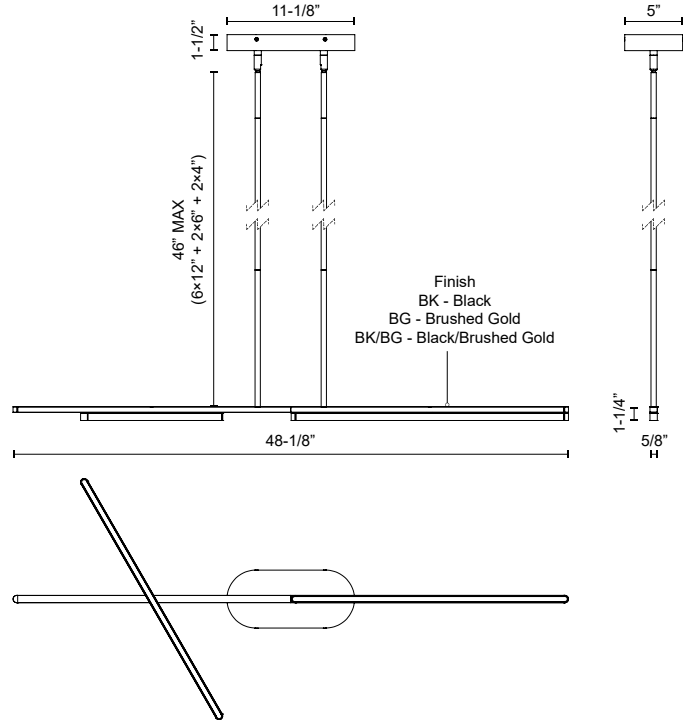

SHIFT LP28748

PENDANTS

PROJECT

SPECIFICATION DETAILS

Fixture Dimensions	L48-1/8" x W5/8" x H1-1/4"
Light Source	LED with DC Driver
Wattage	36W
Total Lumens	2900lm
Delivered Lumens	BG-1213lm; BK-1069lm; BK/BG-1213lm;
Voltage	120V
Color Temperature	3000K
CRI (Ra)	90CRI
Optional Color Temps	2700K - 5000K Available, Minimum Order Quantities Apply
LED Rated Life	50,000 hours
Dimming	100% - 10%, TRIAC or ELV Dimmer (Not Included)
Diffuser Details	White Acrylic
Adjustable	Yes
Rod Length	46" Max (6x12" + 2x6" + 2x4")
Wire Length	120"
Minimum Hang Height	6"
Sloped Ceiling Adaptable	Yes, Up to 45 Degrees
Location	Dry
Illumination Direction	Down
CEC Title 24 JA8	Yes, JA8-2022
Canopy Dimensions	L11-1/8" x W5" x H1-1/2"
Paint Finish	BG01; BK02;

* For custom options, consult factory for details.

* For warranty information, please visit www.kuzcolighting.com/warranty

DESCRIPTION

A sleek, minimalistic approach to functionality, the Shift Collection is unparalleled. Boasting two impressive-sized options in two eye-catching finishes, this streamlined design isn't your average pendant light. With two fully adjustable light bars with frosted acrylic diffusers, the Shift family allows you to transform the lighting in your space as needed.

KUZCO

CANADA: 19054 28TH AVENUE - SURREY, BC V3Z 6M3

USA: 3035 E. LONE MOUNTAIN ROAD - LAS VEGAS, NV 89081

WWW.KUZCOLIGHTING.COM

© 2023 KUZCO LIGHTING. ALL RIGHTS RESERVED.

COMMENT