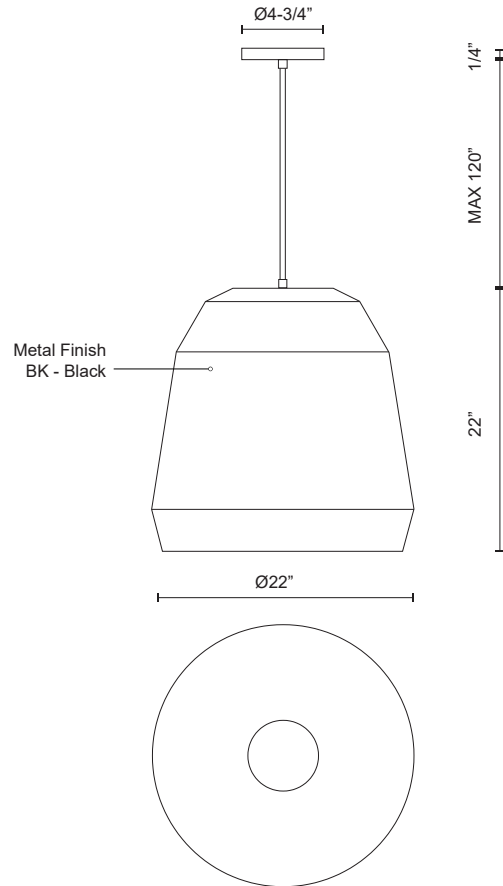

SEDONA
492122
PENDANTS

PROJECT

492122-BK
 Black

SPECIFICATION DETAILS

Fixture Dimensions	D22" x H22"
Lamp Type	Incandescent, Medium Base
Wattage	1 x 60W
Voltage	120V
Shade Details	Spun Aluminum Shade
Adjustable	Yes
Wire Length	120" Max
Wire Type	BK - Black Braided Cord
Minimum Hang Height	28"
Sloped Ceiling Adaptable	Yes
Location	Dry
Bulbs Included	No
Canopy Dimensions	D4-3/4" x H1/4"
Paint Finish	BK02

* For custom options, consult factory for details.

* For warranty information, please visit www.kuzcolighting.com/warranty

DESCRIPTION

Single-lamp pendant with faceted aluminum shade showcasing powder-coated finishes against a matte white interior. Exterior shade color in black. Suspended by cloth cable. Available in two sizes.