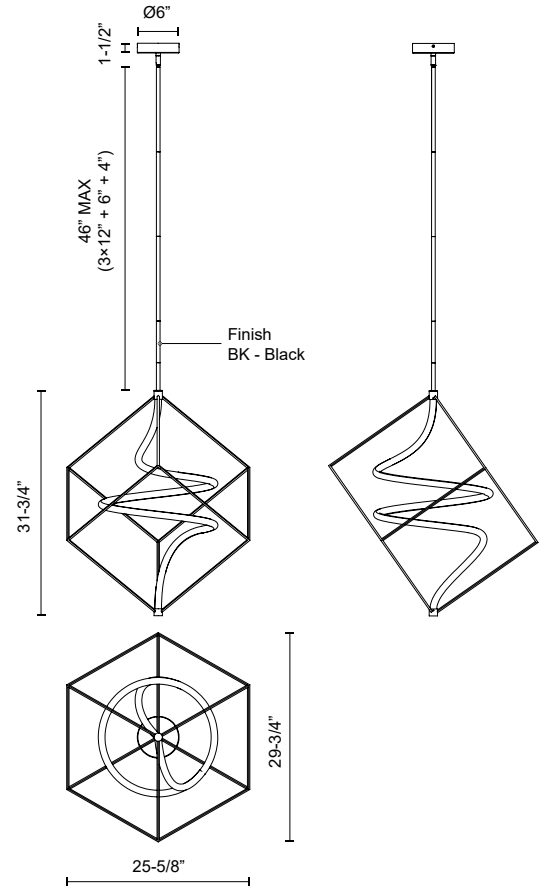

SCRIPT PD29226

PENDANTS

PROJECT

PD29226-BK
Black

SPECIFICATION DETAILS

Fixture Dimensions	L25-5/8" x W29-3/4" x H31-3/4"
Light Source	LED with DC Driver
Wattage	27W
Total Lumens	2300lm
Delivered Lumens	1980lm*
Voltage	120V
Color Temperature	3000K
CRI (Ra)	90CRI
Optional Color Temps	2700K - 5000K Available, Minimum Order Quantities Apply
LED Rated Life	50,000 hours
Dimming	100% - 10%, TRIAC or ELV Dimmer (Not Included)
Diffuser Details	Frosted Acrylic
Adjustable	Yes
Rod Length	46" Max (3x12" + 1x6" + 1x4")
Wire Length	120"
Minimum Hang Height	40"
Sloped Ceiling Adaptable	Yes, Up to 45 Degrees
Location	Dry
Illumination Direction	Up/Down
CEC Title 24 JA8	Yes, JA8-2022
Canopy Dimensions	D6" x H1-1/2"
Paint Finish	BK02

* For custom options, consult factory for details.

* For warranty information, please visit www.kuzcolighting.com/warranty

DESCRIPTION

A pure work of art, the Script Collection is inspired by our best-selling Cursive Collection. Confined within a 3-dimensional cube, you'll find an effortless acrylic form. This fluid signature of light offers a beautiful addition to a stark space or industrial décor