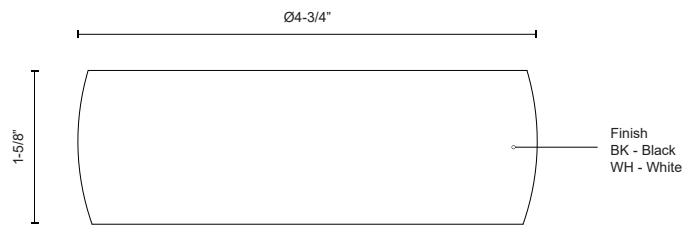

SAVILE
FM82104
FLUSH MOUNTS

PROJECT

SPECIFICATION DETAILS

Fixture Dimensions	D4-3/4" x H1-5/8"
Light Source	AC LED Module
Wattage	9W
Total Lumens	765lm
Delivered Lumens	BK-380lm*; WH-430lm*;
Voltage	120V
Color Temperature	3000K
CRI (Ra)	90CRI
Optional Color Temps	2700K - 5000K Available, Minimum Order Quantities Apply
LED Rated Life	50,000 hours
Dimming	100% - 10%, ELV Dimmer (Not Included)
Diffuser Details	Frosted acrylic diffuser
Location	Damp
Illumination Direction	Down
CEC Title 24 JA8	Yes, JA8-2022
Material	Aluminum
Paint Finish	BK02; WH02;

* For custom options, consult factory for details.

* For warranty information, please visit www.kuzcolighting.com/warranty

DESCRIPTION

Savile's timeless design effortlessly complements a variety of interior styles, making it a versatile addition to your home. Available in two sleek sizes, Savile is the perfect lighting solution for hallways or kitchens, providing a seamless blend of form and function. With integrated LED technology, it delivers efficient and long-lasting illumination that brightens any room with a soft, inviting glow.

- Seamless modern fixture for any space
- Matte White or Black Finish
- Integrated LED, no need for bulbs
- Perfect for hallways, kitchens, bedrooms, and more

KUZCO

CANADA: 19054 28TH AVENUE - SURREY, BC V3Z 6M3
USA: 3035 E. LONE MOUNTAIN ROAD - LAS VEGAS, NV 89081

WWW.KUZCOLIGHTING.COM

© 2024 KUZCO LIGHTING. ALL RIGHTS RESERVED.

COMMENT