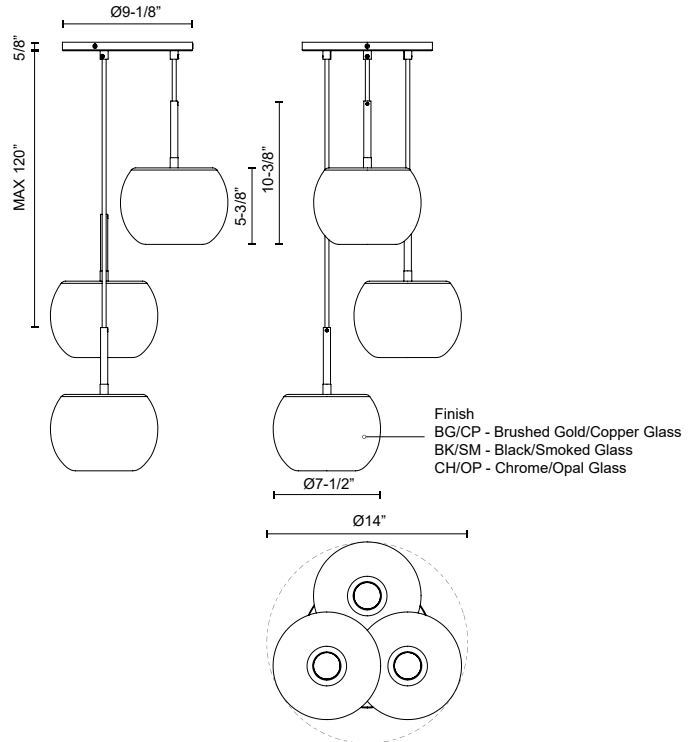

SAMAR
CH57514
CHANDELIERS

PROJECT

CH57514-BK/SM
Black/Smoked

CH57514-BG/CP
Brushed
Gold/Copper

CH57514-CH/OP
Chrome/Opal Glass

SPECIFICATION DETAILS

| | |
|---------------------------------|---|
| Fixture Dimensions | D14" x H10-3/8" |
| Lamp Type | Incandescent, A15, Medium Base |
| Wattage | 3 x 60W |
| Voltage | 120V |
| Glass Details | Transition Copper Glass; Transition Copper Glass, Transition Smoked Glass or Transition Opal Glass; |
| Adjustable | Yes |
| Wire Length | 120" Max |
| Wire Type | Black |
| Minimum Hang Height | 16" |
| Sloped Ceiling Adaptable | Yes |
| Location | Dry |
| Bulbs Included | No |
| Illumination Direction | Down |
| Canopy Dimensions | D9-1/8" x H5/8" |
| Paint Finish | BG01; BK01; CH01; |

* For custom options, consult factory for details.

* For warranty information, please visit www.kuzcolighting.com/warranty

DESCRIPTION

The stunning blown glass shades of the Samar Collection make wonderfully versatile statement pieces or subtle lighting options. The three ombre finishes are gorgeous specimens available in various hanging options that help create a dynamic space through lighting and tone. Each glass finish has three fixture finishes that help create an exciting piece for a unique space in your home.