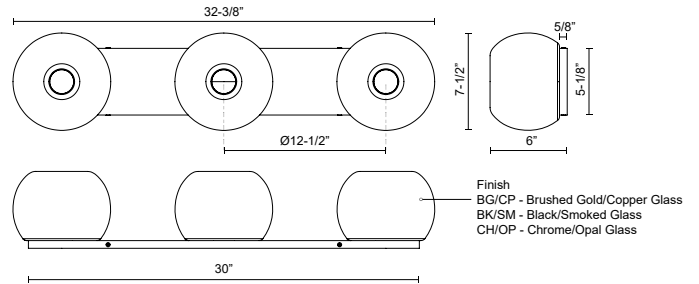

SAMAR VL57532

WALL

PROJECT

SPECIFICATION DETAILS

Fixture Dimensions	W32-3/8" x H7-1/2" x E6"
Lamp Type	Incandescent, A15, Medium Base
Wattage	3 x 60W
Voltage	120V
Glass Details	Transition Copper Glass, Transition Smoked Glass or Transition Opal Glass
Location	Damp
Bulbs Included	No
Illumination Direction	Front
Mounting Style	All Orientation
Canopy Dimensions	L30 x H5-1/8" x E5/8"

* For custom options, consult factory for details.

* For warranty information, please visit www.kuzcolighting.com/warranty

DESCRIPTION

The stunning blown glass shades of the Samar Collection make wonderfully versatile statement pieces or subtle lighting options. The three ombre finishes are gorgeous specimens available in various hanging options that help create a dynamic space through lighting and tone. Each glass finish has three fixture finishes that help create an exciting piece for a unique space in your home.

KUZCO

CANADA: 19054 28TH AVENUE - SURREY, BC V3Z 6M3
USA: 3035 E. LONE MOUNTAIN ROAD - LAS VEGAS, NV 89081

WWW.KUZCOLIGHTING.COM

© 2023 KUZCO LIGHTING. ALL RIGHTS RESERVED.

COMMENT