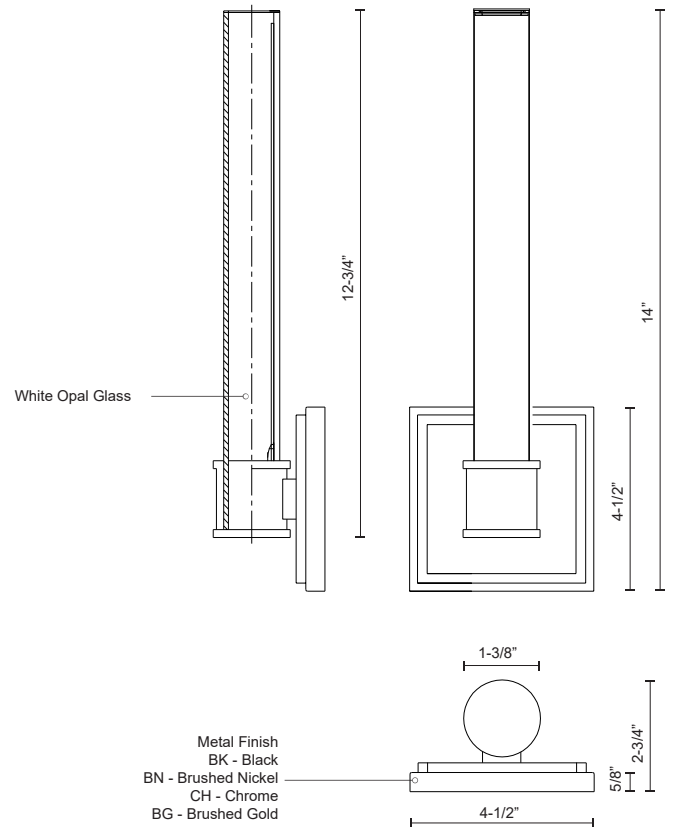

## SPECIFICATION DETAILS

\* For custom options, consult factory for details.

<b>Fixture Dimensions</b>	W4-1/2" x H14" x E2-3/4"
<b>Light Source</b>	AC LED Module
<b>Wattage</b>	15W
<b>Total Lumens</b>	1200lm
<b>Delivered Lumens</b>	850lm
<b>Voltage</b>	120V
<b>Color Temperature</b>	3000K
<b>CRI (Ra)</b>	90CRI
<b>Optional Color Temps</b>	2700K - 5000K Available, Minimum Order Quantities Apply
<b>LED Rated Life</b>	50,000 hours
<b>Dimming</b>	100% - 10%, ELV Dimmer (Not Included)
<b>Glass Details</b>	Opal Glass
<b>ADA Compliant</b>	Yes
<b>Compliance</b>	ADA
<b>Location</b>	Dry
<b>Warranty</b>	5 Years
<b>Mounting Style</b>	All Orientation; Wall;
<b>Canopy Dimensions</b>	W4-1/2" x H4-1/2" x E5/8"

## DESCRIPTION

A tubular length of illuminated rod the Rona wall light is supported and clasped with a detailed cylindrical projection. The thick square outline of the attachment plate frames the lamp holder and echoes the refinement of present architectural trim. Available as either a sconce or vanity and in several curated finishes.