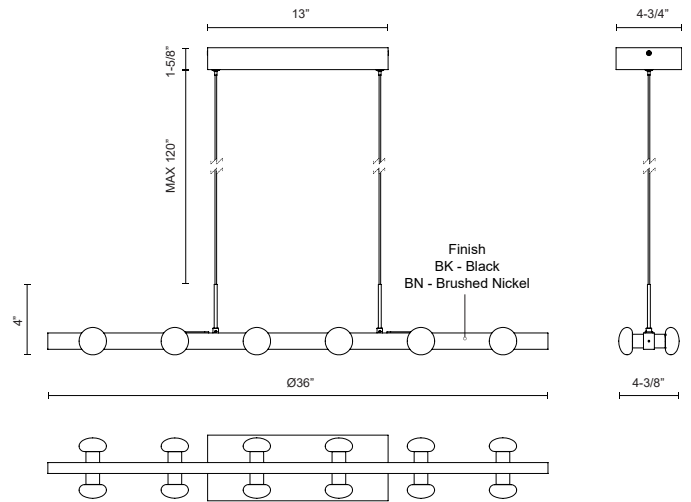

REZZ LP63436

PENDANTS

PROJECT

SPECIFICATION DETAILS

Fixture Dimensions	L36" x W4-3/8" x H4"
Light Source	LED with DC Driver
Wattage	41W
Total Lumens	3760lm
Delivered Lumens	BK-1000lm; BN-1200lm;
Voltage	120V
Color Temperature	3000K
CRI (Ra)	90CRI
Optional Color Temps	2700K - 5000K Available, Minimum Order Quantities Apply
LED Rated Life	50,000 hours
Dimming	100% - 10%, TRIAC or ELV Dimmer (Not Included)
Glass Details	Opal Glass
Adjustable	Yes
Wire Length	120" Max
Wire Type	BK - Black Wire; BN-Clear Wire;
Sloped Ceiling Adaptable	Yes
Location	Dry
CEC Title 24 JA8	Yes, JA8-2022
Canopy Dimensions	L13" x W4-3/4" x H1-5/8"
Paint Finish	BK02; BN01;

* For custom options, consult factory for details.

* For warranty information, please visit www.kuzcolighting.com/warranty

DESCRIPTION

The Rezz collection is the reimagining of the old Hollywood style we know and love. Simple, glamorous opal glass diffusers dance around a modern, minimal frame to create a totally new look. This collection is simple and stunning, great for a wide variety of design sensibilities. Available in Matte Black or Brushed Nickel accents.

KUZCO

CANADA: 19054 28TH AVENUE - SURREY, BC V3Z 6M3

USA: 3035 E. LONE MOUNTAIN ROAD - LAS VEGAS, NV 89081

WWW.KUZCOLIGHTING.COM

© 2022 KUZCO LIGHTING. ALL RIGHTS RESERVED.

COMMENT