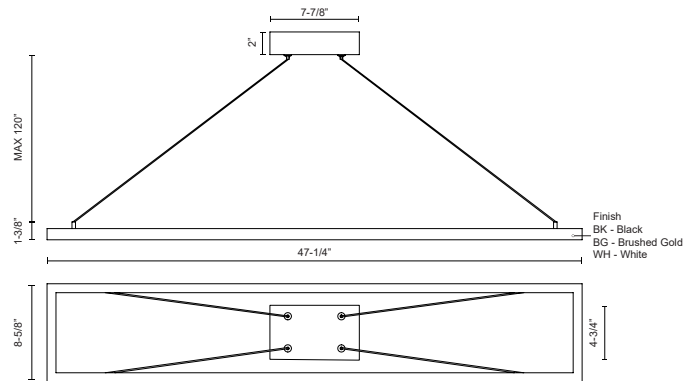

PIAZZA PD88548

PENDANTS

PROJECT

PD88548-BK
Black

PD88548-BG
Brushed Gold

PD88548-WH
White

SPECIFICATION DETAILS

Fixture Dimensions	L47-1/4" x W8-5/8" x H1-3/8"
Light Source	LED with DC Driver
Wattage	63W
Total Lumens	4700lm
Delivered Lumens	BK-1920lm*; WH-2585lm;
Voltage	120V
Color Temperature	3000K
CRI (Ra)	90CRI
Optional Color Temps	2700K - 5000K Available, Minimum Order Quantities Apply
LED Rated Life	50,000 hours
Dimming	100% - 10%, TRIAC or ELV Dimmer (Not Included)
Diffuser Details	Frosted Silicone Diffuser
Adjustable	Yes
Wire Length	120" Max
Wire Type	BG - Black Wire; BK - Black Wire; WH - Clear Wire;
Minimum Hang Height	22"
Sloped Ceiling Adaptable	Yes
Location	Dry
Illumination Direction	Downlight
Canopy Dimensions	L7-7/8" x W4-3/4" x H2"
Paint Finish	BG01(Canopy); BG02(Fixture Body); BK02; WH02;

* For custom options, consult factory for details.

* For warranty information, please visit www.kuzcolighting.com/warranty

DESCRIPTION

Extruded aluminum with rectangular profile. Flush silicone diffuser. Matte powder-coated finish. Down light